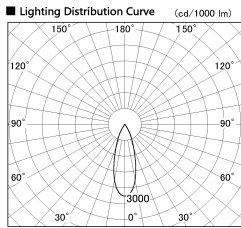

Item no. DD126-4035DW9027-LX

Series Name: Cledy versa L-G
(DD126_AG-LX)

Dark Mirror Reflector

Installation	Recessed mount
Type	Lens type adjustable downlight : Antiglare type
Fixture wattage	38.5W
Beam angle	32deg
Color Temp.	2700K
CRI	Ra>90
Luminous	3196 lm
Body	Die-castaluminumalloy
Body finish	N/A
Trim finish	White
Reflector finish	Dark Mirror
IP Rate	IP20
Light source	COB module
Input Voltage	AC220~240V
Dimming Type	Non-Dimmable
Certificate	CE,CCC
Cut Hole	150mm