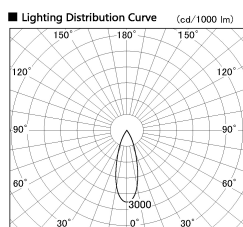

Item no. DD126-4035DW9027-LX

Series Name: Cledy versa L-G  
(DD126\_AG-LX)

Dark Mirror Reflector

■ Direct Horizontal Illuminance DD126-4035DW9027-LX

φ	Illuminance Angle	Beam Angle	Vertical Illuminance (lx)
530	30°	32°	34850
1070			8710
1600			3870
2140			2180
			1390
			970
			710
			540

Installation	Recessed mount
Type	Lens type adjustable downlight : Antiglare type
Fixture wattage	38.5W
Beam angle	32deg
Color Temp.	2700K
CRI	Ra>90
Luminous	3196 lm
Body	Die-castaluminumalloy
Body finish	N/A
Trim finish	White
Reflector finish	Dark Mirror
IP Rate	IP20
Light source	COB module
Input Voltage	AC220~240V
Dimming Type	Non-Dimmable
Certificate	CE,CCC
Cut Hole	150mm