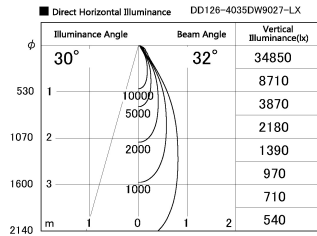

Item no. DD126-4035DW9027-LX

Series Name: Cledy versa L-G
(DD126_AG-LX)

Dark Mirror Reflector

Installation	Recessed mount
Type	Lens type adjustable downlight : Antiglare type
Fixture wattage	38.5W
Beam angle	32deg
Color Temp.	2700K
CRI	Ra>90
Luminous	3196 lm
Body	Die-castaluminumalloy
Body finish	N/A
Trim finish	White
Reflector finish	Dark Mirror
IP Rate	IP20
Light source	COB module
Input Voltage	AC220~240V
Dimming Type	Non-Dimmable
Certificate	CE,CCC
Cut Hole	150mm