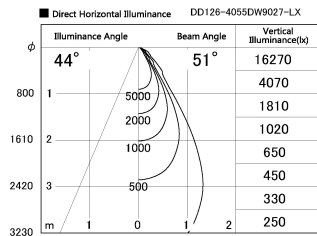

Item no. DD126-4055DW9027-LX

Series Name: Cledy versa L-G
(DD126_AG-LX)

Dark Mirror Reflector

Installation	Recessed mount
Type	Lens type adjustable downlight : Antiglare type
Fixture wattage	38.5W
Beam angle	51deg
Color Temp.	2700K
CRI	Ra>90
Luminous	2770 lm
Body	Die-castaluminumalloy
Body finish	N/A
Trim finish	White
Reflector finish	Dark Mirror
IP Rate	IP20
Light source	COB module
Input Voltage	AC220~240V
Dimming Type	Non-Dimmable
Certificate	CE,CCC
Cut Hole	150mm