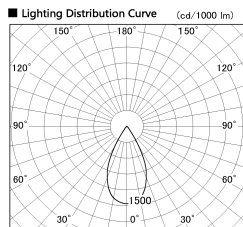

Item no. DD126-4055DW9027-LX

Series Name: Cledy versa L-G
(DD126_AG-LX)

Dark Mirror Reflector

Installation	Recessed mount
Type	Lens type adjustable downlight : Antiglare type
Fixture wattage	38.5W
Beam angle	51deg
Color Temp.	2700K
CRI	Ra>90
Luminous	2770 lm
Body	Die-castaluminumalloy
Body finish	N/A
Trim finish	White
Reflector finish	Dark Mirror
IP Rate	IP20
Light source	COB module
Input Voltage	AC220~240V
Dimming Type	Non-Dimmable
Certificate	CE,CCC
Cut Hole	150mm