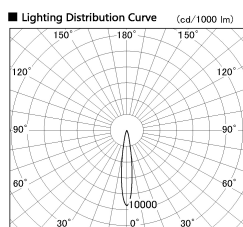

Item no. DD126-3715DW9027-LX

Series Name: Cledy versa L-G
(DD126_AG-LX)

Dark Mirror Reflector

Installation	Recessed mount
Type	Lens type adjustable downlight : Antiglare type
Fixture wattage	35.5W
Beam angle	15deg
Color Temp.	2700K
CRI	Ra>90
Luminous	2870 lm
Body	Die-castaluminumalloy
Body finish	N/A
Trim finish	White
Reflector finish	Dark Mirror
IP Rate	IP20
Light source	COB module
Input Voltage	AC220~240V
Dimming Type	Non-Dimmable
Certificate	CE,CCC
Cut Hole	150mm

Direct Horizontal Illuminance DD126-3715DW9027-LX

φ	Illuminance Angle	Beam Angle	Vertical Illuminance (lx)
14°	15°		109570
240	5000		27390
490	2000		12170
730	1000		6850
980	500		4380
		2.0	3040
		1	2240
		2	1710