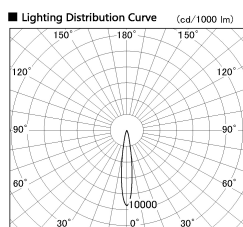

Item no. DD126-3715DW9027-LX

Series Name: Cledy versa L-G  
(DD126\_AG-LX)

Dark Mirror Reflector

Installation	Recessed mount
Type	Lens type adjustable downlight : Antiglare type
Fixture wattage	35.5W
Beam angle	15deg
Color Temp.	2700K
CRI	Ra>90
Luminous	2870 lm
Body	Die-castaluminumalloy
Body finish	N/A
Trim finish	White
Reflector finish	Dark Mirror
IP Rate	IP20
Light source	COB module
Input Voltage	AC220~240V
Dimming Type	Non-Dimmable
Certificate	CE,CCC
Cut Hole	150mm

■ Direct Horizontal Illuminance DD126-3715DW9027-LX

φ	Illuminance Angle	Beam Angle	Vertical Illuminance (lx)	
240	14°	15°	109570	
1	50000		27390	
	20000		12170	
490	10000		6850	
2			4380	
730	5000		3040	
3			2240	
980	m	2 0 0	1 2	1710