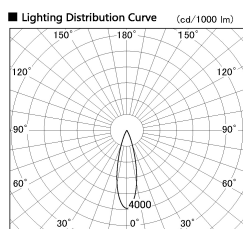

Item no. DD126-3725DW9027-LX

Series Name: Cledy versa L-G
(DD126_AG-LX)

Dark Mirror Reflector

Installation	Recessed mount
Type	Lens type adjustable downlight : Antiglare type
Fixture wattage	35.5W
Beam angle	27deg
Color Temp.	2700K
CRI	Ra>90
Luminous	3083 lm
Body	Die-castaluminumalloy
Body finish	N/A
Trim finish	White
Reflector finish	Dark Mirror
IP Rate	IP20
Light source	COB module
Input Voltage	AC220~240V
Dimming Type	Non-Dimmable
Certificate	CE,CCC
Cut Hole	150mm

Direct Horizontal Illuminance DD126-3725DW9027-LX

φ	Illuminance Angle	Beam Angle	Vertical Illuminance (lx)
440	25°	27°	48840
1			12210
880			5430
2			3050
1330			1950
3			1360
1770			1000
m	1	1	760