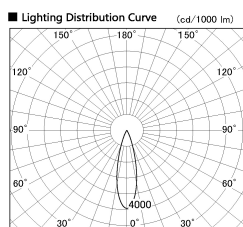

Item no. DD126-3725DW9027-LX

Series Name: Cledy versa L-G
(DD126_AG-LX)

Dark Mirror Reflector

■ Direct Horizontal Illuminance DD126-3725DW9027-LX

φ	Illuminance Angle	Beam Angle	Vertical Illuminance (lx)
440	25°	27°	48840
1			12210
880			5430
2			3050
1330			1950
3			1360
1770			1000
m	1	1	760
		2	

Installation	Recessed mount
Type	Lens type adjustable downlight : Antiglare type
Fixture wattage	35.5W
Beam angle	27deg
Color Temp.	2700K
CRI	Ra>90
Luminous	3083 lm
Body	Die-castaluminumalloy
Body finish	N/A
Trim finish	White
Reflector finish	Dark Mirror
IP Rate	IP20
Light source	COB module
Input Voltage	AC220~240V
Dimming Type	Non-Dimmable
Certificate	CE,CCC
Cut Hole	150mm