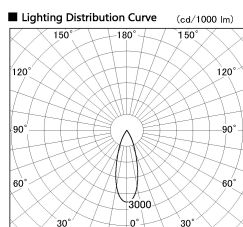

Item no. DD126-3735DW9027-LX

Series Name: Cledy versa L-G  
(DD126\_AG-LX)

Dark Mirror Reflector

Installation	Recessed mount
Type	Lens type adjustable downlight : Antiglare type
Fixture wattage	35.5W
Beam angle	32deg
Color Temp.	2700K
CRI	Ra>90
Luminous	3041 lm
Body	Die-castaluminumalloy
Body finish	N/A
Trim finish	White
Reflector finish	Dark Mirror
IP Rate	IP20
Light source	COB module
Input Voltage	AC220~240V
Dimming Type	Non-Dimmable
Certificate	CE,CCC
Cut Hole	150mm