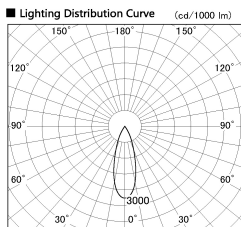

Item no. DD126-3735DW9027-LX

Series Name: Cledy versa L-G
(DD126_AG-LX)

Dark Mirror Reflector

■ Direct Horizontal Illuminance DD126-3735DW9027-LX

φ	Illuminance Angle	Beam Angle	Vertical Illuminance (lx)
530	30°	32°	33160
1070			8290
1600			3680
2140			2070
			1330
			920
			680
			520

Installation	Recessed mount
Type	Lens type adjustable downlight : Antiglare type
Fixture wattage	35.5W
Beam angle	32deg
Color Temp.	2700K
CRI	Ra>90
Luminous	3041 lm
Body	Die-castaluminumalloy
Body finish	N/A
Trim finish	White
Reflector finish	Dark Mirror
IP Rate	IP20
Light source	COB module
Input Voltage	AC220~240V
Dimming Type	Non-Dimmable
Certificate	CE,CCC
Cut Hole	150mm