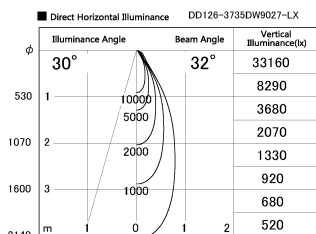

Item no. DD126-3735DW9027-LX

Series Name: Cledy versa L-G  
(DD126\_AG-LX)

Dark Mirror Reflector

Installation	Recessed mount
Type	Lens type adjustable downlight : Antiglare type
Fixture wattage	35.5W
Beam angle	32deg
Color Temp.	2700K
CRI	Ra>90
Luminous	3041 lm
Body	Die-castaluminumalloy
Body finish	N/A
Trim finish	White
Reflector finish	Dark Mirror
IP Rate	IP20
Light source	COB module
Input Voltage	AC220~240V
Dimming Type	Non-Dimmable
Certificate	CE,CCC
Cut Hole	150mm