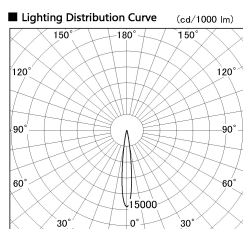

Item no. DD126-2515DW9027-LX

Series Name: Cledy versa L-G  
(DD126\_AG-LX)

Dark Mirror Reflector

■ Direct Horizontal Illuminance DD126-2515DW9027-LX

φ	Illuminance Angle	Beam Angle	Vertical Illuminance (lx)		
210	12°	13°	97530		
1			24380		
420			10840		
2			6100		
630			3900		
3			2710		
840			1990		
m	2000	0	1	2	1520

Installation	Recessed mount
Type	Lens type adjustable downlight : Antiglare type
Fixture wattage	24W
Beam angle	14deg
Color Temp.	2700K
CRI	Ra>90
Luminous	1675 lm
Body	Die-castaluminumalloy
Body finish	N/A
Trim finish	White
Reflector finish	Dark Mirror
IP Rate	IP20
Light source	COB module
Input Voltage	AC220~240V
Dimming Type	Non-Dimmable
Certificate	CE,CCC
Cut Hole	125mm