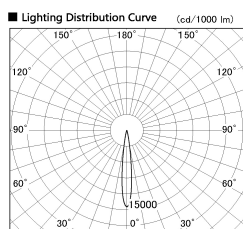

Item no. DD126-2515DW9027-LX

Series Name: Cledy versa L-G  
(DD126\_AG-LX)

Dark Mirror Reflector

Installation	Recessed mount
Type	Lens type adjustable downlight : Antiglare type
Fixture wattage	24W
Beam angle	14deg
Color Temp.	2700K
CRI	Ra>90
Luminous	1675 lm
Body	Die-castaluminumalloy
Body finish	N/A
Trim finish	White
Reflector finish	Dark Mirror
IP Rate	IP20
Light source	COB module
Input Voltage	AC220~240V
Dimming Type	Non-Dimmable
Certificate	CE,CCC
Cut Hole	125mm

Direct Horizontal Illuminance DD126-2515DW9027-LX

φ	Illuminance Angle	Beam Angle	Vertical Illuminance (lx)
210	12°	13°	97530
1			24380
420			10840
2			6100
630			3900
3			2710
840			1990
m	2000	0	1520