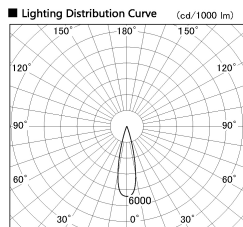

Item no. DD126-2525DW9027-LX

Series Name: Cledy versa L-G
(DD126_AG-LX)

Dark Mirror Reflector

Illuminance Angle	Beam Angle	Vertical Illuminance (lx)
24°	25°	38900
		9720
		4320
		2430
		1560
1080		
790		
610		

Installation	Recessed mount
Type	Lens type adjustable downlight : Antiglare type
Fixture wattage	24W
Beam angle	25deg
Color Temp.	2700K
CRI	Ra>90
Luminous	1828 lm
Body	Die-castaluminumalloy
Body finish	N/A
Trim finish	White
Reflector finish	Dark Mirror
IP Rate	IP20
Light source	COB module
Input Voltage	AC220~240V
Dimming Type	Non-Dimmable
Certificate	CE,CCC
Cut Hole	125mm