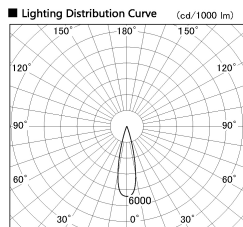

Item no. DD126-2525DW9027-LX

Series Name: Cledy versa L-G
(DD126_AG-LX)

Dark Mirror Reflector

Direct Horizontal Illuminance DD126-2525DW9027-LX

φ	Illuminance Angle	Beam Angle	Vertical Illuminance (lx)
420	24°	25°	38900
850			9720
1270			4320
1700			2430
			1560
			1080
			790
			610

Installation	Recessed mount
Type	Lens type adjustable downlight : Antiglare type
Fixture wattage	24W
Beam angle	25deg
Color Temp.	2700K
CRI	Ra>90
Luminous	1828 lm
Body	Die-castaluminumalloy
Body finish	N/A
Trim finish	White
Reflector finish	Dark Mirror
IP Rate	IP20
Light source	COB module
Input Voltage	AC220~240V
Dimming Type	Non-Dimmable
Certificate	CE,CCC
Cut Hole	125mm