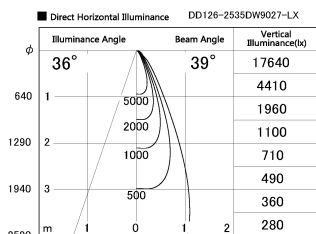

Item no. DD126-2535DW9027-LX

Series Name: Cledy versa L-G  
(DD126\_AG-LX)

Dark Mirror Reflector

Installation	Recessed mount
Type	Lens type adjustable downlight : Antiglare type
Fixture wattage	24W
Beam angle	38deg
Color Temp.	2700K
CRI	Ra>90
Luminous	1868 lm
Body	Die-castaluminumalloy
Body finish	N/A
Trim finish	White
Reflector finish	Dark Mirror
IP Rate	IP20
Light source	COB module
Input Voltage	AC220~240V
Dimming Type	Non-Dimmable
Certificate	CE,CCC
Cut Hole	125mm