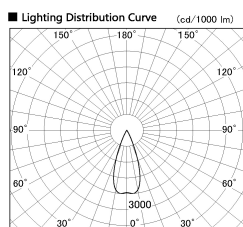

Item no. DD126-2535DW9027-LX

Series Name: Cledy versa L-G  
(DD126\_AG-LX)

Dark Mirror Reflector

Installation	Recessed mount
Type	Lens type adjustable downlight : Antiglare type
Fixture wattage	24W
Beam angle	38deg
Color Temp.	2700K
CRI	Ra>90
Luminous	1868 lm
Body	Die-castaluminumalloy
Body finish	N/A
Trim finish	White
Reflector finish	Dark Mirror
IP Rate	IP20
Light source	COB module
Input Voltage	AC220~240V
Dimming Type	Non-Dimmable
Certificate	CE,CCC
Cut Hole	125mm