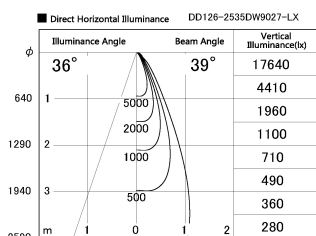

Item no. DD126-2535DW9027-LX

Series Name: Cledy versa L-G  
(DD126\_AG-LX)

Dark Mirror Reflector

Installation	Recessed mount
Type	Lens type adjustable downlight : Antiglare type
Fixture wattage	24W
Beam angle	38deg
Color Temp.	2700K
CRI	Ra>90
Luminous	1868 lm
Body	Die-castaluminumalloy
Body finish	N/A
Trim finish	White
Reflector finish	Dark Mirror
IP Rate	IP20
Light source	COB module
Input Voltage	AC220~240V
Dimming Type	Non-Dimmable
Certificate	CE,CCC
Cut Hole	125mm