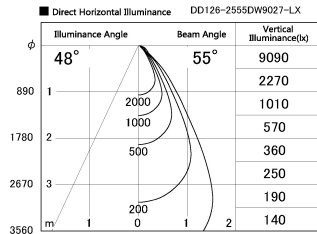

Item no. DD126-2555DW9027-LX

Series Name: Cledy versa L-G
(DD126_AG-LX)

Dark Mirror Reflector

Installation	Recessed mount
Type	Lens type adjustable downlight : Antiglare type
Fixture wattage	24W
Beam angle	55deg
Color Temp.	2700K
CRI	Ra>90
Luminous	1714 lm
Body	Die-castaluminumalloy
Body finish	N/A
Trim finish	White
Reflector finish	Dark Mirror
IP Rate	IP20
Light source	COB module
Input Voltage	AC220~240V
Dimming Type	Non-Dimmable
Certificate	CE,CCC
Cut Hole	125mm