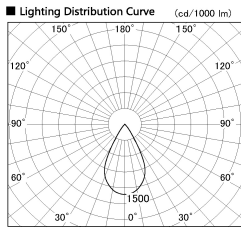

Item no. DD126-2555DW9027-LX

Series Name: Cledy versa L-G
(DD126_AG-LX)

Dark Mirror Reflector

Installation	Recessed mount
Type	Lens type adjustable downlight : Antiglare type
Fixture wattage	24W
Beam angle	55deg
Color Temp.	2700K
CRI	Ra>90
Luminous	1714 lm
Body	Die-castaluminumalloy
Body finish	N/A
Trim finish	White
Reflector finish	Dark Mirror
IP Rate	IP20
Light source	COB module
Input Voltage	AC220~240V
Dimming Type	Non-Dimmable
Certificate	CE,CCC
Cut Hole	125mm