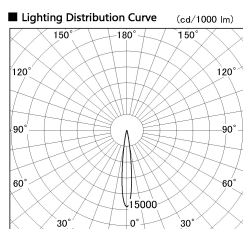

Item no. DD126-2015DW9027-LX

Series Name: Cledy versa L-G
(DD126_AG-LX)

Dark Mirror Reflector

■ Direct Horizontal Illuminance DD126-2015DW9027-LX

φ	Illuminance Angle	Beam Angle	Vertical Illuminance (lx)
210	12°	13°	75760
180			18940
150			8420
120			4730
90			3030
60			2100
30			1550
0			1180

Installation	Recessed mount
Type	Lens type adjustable downlight : Antiglare type
Fixture wattage	18.6W
Beam angle	14deg
Color Temp.	2700K
CRI	Ra>90
Luminous	1301 lm
Body	Die-castaluminumalloy
Body finish	N/A
Trim finish	White
Reflector finish	Dark Mirror
IP Rate	IP20
Light source	COB module
Input Voltage	AC220~240V
Dimming Type	Non-Dimmable
Certificate	CE,CCC
Cut Hole	125mm