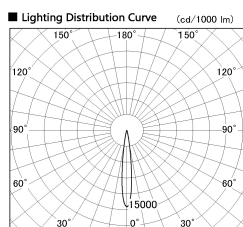

Item no. DD126-2015DW9027-LX

Series Name: Cledy versa L-G
(DD126_AG-LX)

Dark Mirror Reflector

Installation	Recessed mount
Type	Lens type adjustable downlight : Antiglare type
Fixture wattage	18.6W
Beam angle	14deg
Color Temp.	2700K
CRI	Ra>90
Luminous	1301 lm
Body	Die-castaluminumalloy
Body finish	N/A
Trim finish	White
Reflector finish	Dark Mirror
IP Rate	IP20
Light source	COB module
Input Voltage	AC220~240V
Dimming Type	Non-Dimmable
Certificate	CE,CCC
Cut Hole	125mm

■ Direct Horizontal Illuminance DD126-2015DW9027-LX

φ	Illuminance Angle	Beam Angle	Vertical Illuminance (lx)
210	12°	13°	75760
180			18940
150			8420
120			4730
90			3030
60			2100
30			1550
0			1180