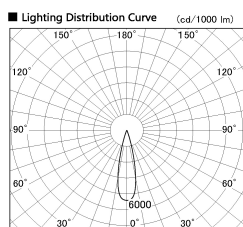

Item no. DD126-2025DW9027-LX

Series Name: Cledy versa L-G
(DD126_AG-LX)

Dark Mirror Reflector

■ Direct Horizontal Illuminance DD126-2025DW9027-LX

Illuminance Angle	Beam Angle	Vertical Illuminance (lx)
24°	1	30190
	2	7550
25°	1	3350
	2	1890
26°	1	1210
	2	840
27°	1	620
	2	470

Installation	Recessed mount
Type	Lens type adjustable downlight : Antiglare type
Fixture wattage	18.6W
Beam angle	25deg
Color Temp.	2700K
CRI	Ra>90
Luminous	1419 lm
Body	Die-castaluminumalloy
Body finish	N/A
Trim finish	White
Reflector finish	Dark Mirror
IP Rate	IP20
Light source	COB module
Input Voltage	AC220~240V
Dimming Type	Non-Dimmable
Certificate	CE,CCC
Cut Hole	125mm