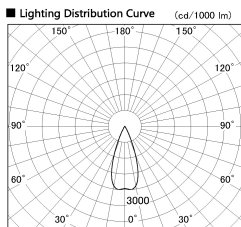

Item no. DD126-2035DW9027-LX

Series Name: Cledy versa L-G
(DD126_AG-LX)

Dark Mirror Reflector

Installation	Recessed mount
Type	Lens type adjustable downlight : Antiglare type
Fixture wattage	18.6W
Beam angle	38deg
Color Temp.	2700K
CRI	Ra>90
Luminous	1451 lm
Body	Die-castaluminumalloy
Body finish	N/A
Trim finish	White
Reflector finish	Dark Mirror
IP Rate	IP20
Light source	COB module
Input Voltage	AC220~240V
Dimming Type	Non-Dimmable
Certificate	CE,CCC
Cut Hole	125mm