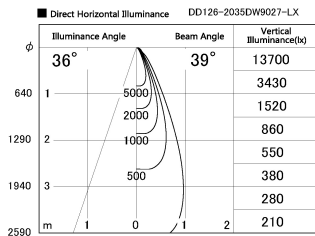

Item no. DD126-2035DW9027-LX

Series Name: Cledy versa L-G
(DD126_AG-LX)

Dark Mirror Reflector

Installation	Recessed mount
Type	Lens type adjustable downlight : Antiglare type
Fixture wattage	18.6W
Beam angle	38deg
Color Temp.	2700K
CRI	Ra>90
Luminous	1451 lm
Body	Die-castaluminumalloy
Body finish	N/A
Trim finish	White
Reflector finish	Dark Mirror
IP Rate	IP20
Light source	COB module
Input Voltage	AC220~240V
Dimming Type	Non-Dimmable
Certificate	CE,CCC
Cut Hole	125mm