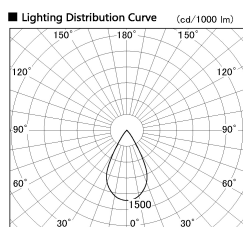

Item no. DD126-2055DW9027-LX

Series Name: Cledy versa L-G  
(DD126\_AG-LX)

Dark Mirror Reflector

|                  |  |
|------------------|--|
| Installation     | Recessed mount                                     |
| Type             | Lens type adjustable<br>downlight : Antiglare type |
| Fixture wattage  | 18.6W  |
| Beam angle       | 55deg  |
| Color Temp.      | 2700K  |
| CRI              | Ra>90  |
| Luminous         | 1331 lm  |
| Body             | Die-castaluminumalloy                              |
| Body finish      | N/A  |
| Trim finish      | White  |
| Reflector finish | Dark Mirror  |
| IP Rate          | IP20   |
| Light source     | COB module   |
| Input Voltage    | AC220~240V   |
| Dimming Type     | Non-Dimmable                                       |
| Certificate      | CE,CCC   |
| Cut Hole         | 125mm  |