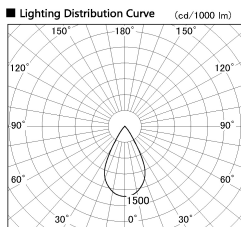

Item no. DD126-2055DW9027-LX

Series Name: Cledy versa L-G  
(DD126\_AG-LX)

Dark Mirror Reflector

■ Direct Horizontal Illuminance DD126-2055DW9027-LX

Illuminance Angle	Beam Angle	Vertical Illuminance (lx)
48°	55°	7060
890		1770
1		780
2000		440
1000		280
1780		200
2		140
2670		110
3		
3560		

Installation	Recessed mount
Type	Lens type adjustable downlight : Antiglare type
Fixture wattage	18.6W
Beam angle	55deg
Color Temp.	2700K
CRI	Ra>90
Luminous	1331 lm
Body	Die-castaluminumalloy
Body finish	N/A
Trim finish	White
Reflector finish	Dark Mirror
IP Rate	IP20
Light source	COB module
Input Voltage	AC220~240V
Dimming Type	Non-Dimmable
Certificate	CE,CCC
Cut Hole	125mm