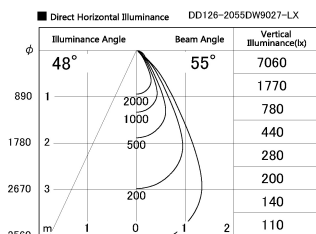

Item no. DD126-2055DW9027-LX

Series Name: Cledy versa L-G  
(DD126\_AG-LX)

Dark Mirror Reflector

|                  |  |
|------------------|--|
| Installation     | Recessed mount                                     |
| Type             | Lens type adjustable<br>downlight : Antiglare type |
| Fixture wattage  | 18.6W  |
| Beam angle       | 55deg  |
| Color Temp.      | 2700K  |
| CRI              | Ra>90  |
| Luminous         | 1331 lm  |
| Body             | Die-castaluminumalloy                              |
| Body finish      | N/A  |
| Trim finish      | White  |
| Reflector finish | Dark Mirror  |
| IP Rate          | IP20   |
| Light source     | COB module   |
| Input Voltage    | AC220~240V   |
| Dimming Type     | Non-Dimmable                                       |
| Certificate      | CE,CCC   |
| Cut Hole         | 125mm  |