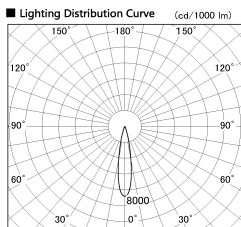

Item no. DD126-1415DW9027-LX

Series Name: Cledy versa L-G  
(DD126\_AG-LX)

Dark Mirror Reflector

Direct Horizontal Illuminance DD126-1415DW9027-LX

φ	Illuminance Angle	Beam Angle	Vertical Illuminance (lx)
330	19°	19°	30910
1			7730
660			3430
2			1930
1000			1240
3			860
1330			630
m	1	0	480

Installation	Recessed mount
Type	Lens type adjustable downlight : Antiglare type
Fixture wattage	14W
Beam angle	19deg
Color Temp.	2700K
CRI	Ra>90
Luminous	1090 lm
Body	Die-cast aluminum alloy
Body finish	N/A
Trim finish	White
Reflector finish	Dark Mirror
IP Rate	IP20
Light source	COB module
Input Voltage	AC220~240V
Dimming Type	Non-Dimmable
Certificate	CE,CCC
Cut Hole	100mm