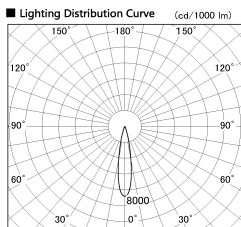

Item no. DD126-1415DW9027-LX

Series Name: Cledy versa L-G
(DD126_AG-LX)

Dark Mirror Reflector

Direct Horizontal Illuminance DD126-1415DW9027-LX

φ	Illuminance Angle	Beam Angle	Vertical Illuminance (lx)
330	19°	19°	30910
1			7730
660			3430
2			1930
1000			1240
3			860
1330			630
m	1	0	480

Installation	Recessed mount
Type	Lens type adjustable downlight : Antiglare type
Fixture wattage	14W
Beam angle	19deg
Color Temp.	2700K
CRI	Ra>90
Luminous	1090 lm
Body	Die-cast aluminum alloy
Body finish	N/A
Trim finish	White
Reflector finish	Dark Mirror
IP Rate	IP20
Light source	COB module
Input Voltage	AC220~240V
Dimming Type	Non-Dimmable
Certificate	CE,CCC
Cut Hole	100mm