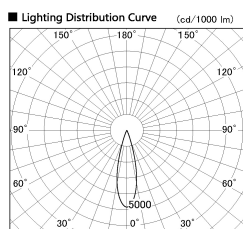

Item no. DD126-1425DW9027-LX

Series Name: Cledy versa L-G
(DD126_AG-LX)

Dark Mirror Reflector

Illuminance Angle	Beam Angle	Vertical Illuminance (lx)
25°	26°	23670
10000		5920
5000		2630
2000		1480
1000		950
660		660
480		480
370		370

Installation	Recessed mount
Type	Lens type adjustable downlight : Antiglare type
Fixture wattage	14W
Beam angle	26deg
Color Temp.	2700K
CRI	Ra>90
Luminous	1216 lm
Body	Die-castaluminumalloy
Body finish	N/A
Trim finish	White
Reflector finish	Dark Mirror
IP Rate	IP20
Light source	COB module
Input Voltage	AC220~240V
Dimming Type	Non-Dimmable
Certificate	CE,CCC
Cut Hole	100mm