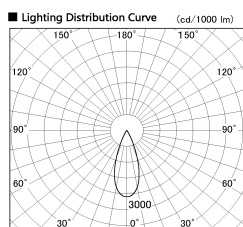

Item no. DD126-1435DW9027-LX

Series Name: Cledy versa L-G
(DD126_AG-LX)

Dark Mirror Reflector

Installation	Recessed mount
Type	Lens type adjustable downlight : Antiglare type
Fixture wattage	14W
Beam angle	38deg
Color Temp.	2700K
CRI	Ra>90
Luminous	1162 lm
Body	Die-castaluminumalloy
Body finish	N/A
Trim finish	White
Reflector finish	Dark Mirror
IP Rate	IP20
Light source	COB module
Input Voltage	AC220~240V
Dimming Type	Non-Dimmable
Certificate	CE,CCC
Cut Hole	100mm