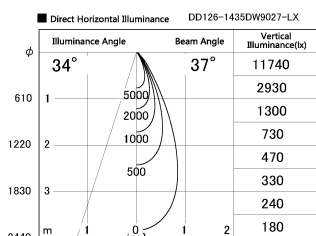

Item no. DD126-1435DW9027-LX

Series Name: Cledy versa L-G
(DD126_AG-LX)

Dark Mirror Reflector

Installation	Recessed mount
Type	Lens type adjustable downlight : Antiglare type
Fixture wattage	14W
Beam angle	38deg
Color Temp.	2700K
CRI	Ra>90
Luminous	1162 lm
Body	Die-castaluminumalloy
Body finish	N/A
Trim finish	White
Reflector finish	Dark Mirror
IP Rate	IP20
Light source	COB module
Input Voltage	AC220~240V
Dimming Type	Non-Dimmable
Certificate	CE,CCC
Cut Hole	100mm