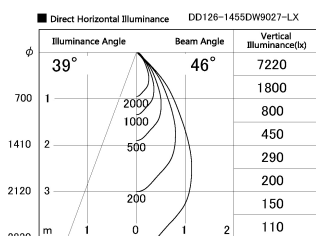

Item no. DD126-1455DW9027-LX

Series Name: Cledy versa L-G
(DD126_AG-LX)

Dark Mirror Reflector

Installation	Recessed mount
Type	Lens type adjustable downlight : Antiglare type
Fixture wattage	14W
Beam angle	48deg
Color Temp.	2700K
CRI	Ra>90
Luminous	1097 lm
Body	Die-castaluminumalloy
Body finish	N/A
Trim finish	White
Reflector finish	Dark Mirror
IP Rate	IP20
Light source	COB module
Input Voltage	AC220~240V
Dimming Type	Non-Dimmable
Certificate	CE,CCC
Cut Hole	100mm