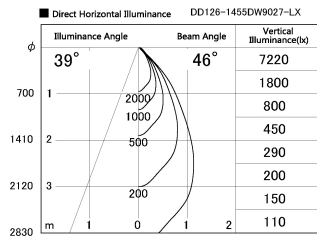

Item no. DD126-1455DW9027-LX

Series Name: Cledy versa L-G
(DD126_AG-LX)

Dark Mirror Reflector

Installation	Recessed mount
Type	Lens type adjustable downlight : Antiglare type
Fixture wattage	14W
Beam angle	48deg
Color Temp.	2700K
CRI	Ra>90
Luminous	1097 lm
Body	Die-castaluminumalloy
Body finish	N/A
Trim finish	White
Reflector finish	Dark Mirror
IP Rate	IP20
Light source	COB module
Input Voltage	AC220~240V
Dimming Type	Non-Dimmable
Certificate	CE,CCC
Cut Hole	100mm