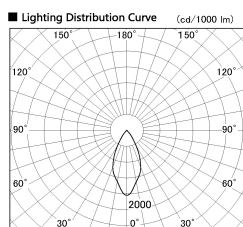

Item no. DD126-1455DW9027-LX

Series Name: Cledy versa L-G
(DD126_AG-LX)

Dark Mirror Reflector

Installation	Recessed mount
Type	Lens type adjustable downlight : Antiglare type
Fixture wattage	14W
Beam angle	48deg
Color Temp.	2700K
CRI	Ra>90
Luminous	1097 lm
Body	Die-castaluminumalloy
Body finish	N/A
Trim finish	White
Reflector finish	Dark Mirror
IP Rate	IP20
Light source	COB module
Input Voltage	AC220~240V
Dimming Type	Non-Dimmable
Certificate	CE,CCC
Cut Hole	100mm