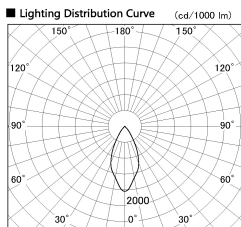

Item no. DD126-1455DW9027-LX

Series Name: Cledy versa L-G
(DD126_AG-LX)

Dark Mirror Reflector

Installation	Recessed mount
Type	Lens type adjustable downlight : Antiglare type
Fixture wattage	14W
Beam angle	48deg
Color Temp.	2700K
CRI	Ra>90
Luminous	1097 lm
Body	Die-castaluminumalloy
Body finish	N/A
Trim finish	White
Reflector finish	Dark Mirror
IP Rate	IP20
Light source	COB module
Input Voltage	AC220~240V
Dimming Type	Non-Dimmable
Certificate	CE,CCC
Cut Hole	100mm