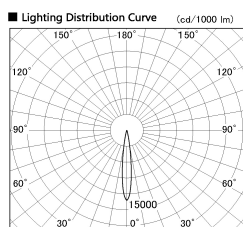

Item no. DD126-0815DW9027-LX

Series Name: Cledy versa L-G
(DD126_AG-LX)

Dark Mirror Reflector

■ Direct Horizontal Illuminance DD126-0815DW9027-LX

φ	Illuminance Angle	Beam Angle	Vertical Illuminance (lx)
13°		14°	30170
220	1000		7540
450	5000		3350
910	2000		1890
	1000		1210
			840
			620
			470

Installation	Recessed mount
Type	Lens type adjustable downlight : Antiglare type
Fixture wattage	7.4W
Beam angle	14deg
Color Temp.	2700K
CRI	Ra>90
Luminous	567 lm
Body	Die-castaluminumalloy
Body finish	N/A
Trim finish	White
Reflector finish	Dark Mirror
IP Rate	IP20
Light source	COB module
Input Voltage	AC220~240V
Dimming Type	Non-Dimmable
Certificate	CE,CCC
Cut Hole	100mm