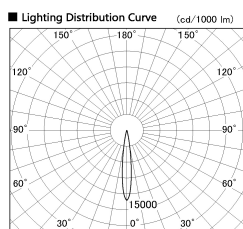

Item no. DD126-0815DW9027-LX

Series Name: Cledy versa L-G
(DD126_AG-LX)

Dark Mirror Reflector

■ Direct Horizontal Illuminance DD126-0815DW9027-LX

Illuminance Angle	Beam Angle	Vertical Illuminance (lx)
13°	14°	30170
1		7540
2		3350
3		1890
450		1210
600		840
910		620
1	0	470

Installation	Recessed mount
Type	Lens type adjustable downlight : Antiglare type
Fixture wattage	7.4W
Beam angle	14deg
Color Temp.	2700K
CRI	Ra>90
Luminous	567 lm
Body	Die-cast aluminum alloy
Body finish	N/A
Trim finish	White
Reflector finish	Dark Mirror
IP Rate	IP20
Light source	COB module
Input Voltage	AC220~240V
Dimming Type	Non-Dimmable
Certificate	CE,CCC
Cut Hole	100mm