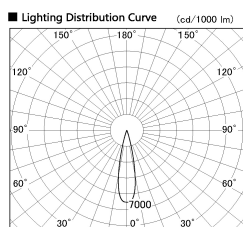

Item no. DD126-0825DW9027-LX

Series Name: Cledy versa L-G
(DD126_AG-LX)

Dark Mirror Reflector

■ Direct Horizontal Illuminance DD126-0825DW9027-LX

φ	Illuminance Angle	Beam Angle	Vertical Illuminance (lx)		
380	22°	23°	15860		
1			3970		
770			1760		
2			990		
1160			630		
3			440		
1550			320		
m	1	0	1	2	250

Installation	Recessed mount
Type	Lens type adjustable downlight : Antiglare type
Fixture wattage	7.4W
Beam angle	22deg
Color Temp.	2700K
CRI	Ra>90
Luminous	623 lm
Body	Die-cast aluminum alloy
Body finish	N/A
Trim finish	White
Reflector finish	Dark Mirror
IP Rate	IP20
Light source	COB module
Input Voltage	AC220~240V
Dimming Type	Non-Dimmable
Certificate	CE,CCC
Cut Hole	100mm