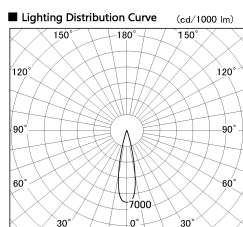

Item no. DD126-0825DW9027-LX

Series Name: Cledy versa L-G
(DD126_AG-LX)

Dark Mirror Reflector

Installation	Recessed mount
Type	Lens type adjustable downlight : Antiglare type
Fixture wattage	7.4W
Beam angle	22deg
Color Temp.	2700K
CRI	Ra>90
Luminous	623 lm
Body	Die-castaluminumalloy
Body finish	N/A
Trim finish	White
Reflector finish	Dark Mirror
IP Rate	IP20
Light source	COB module
Input Voltage	AC220~240V
Dimming Type	Non-Dimmable
Certificate	CE,CCC
Cut Hole	100mm

Direct Horizontal Illuminance DD126-0825DW9027-LX

φ	Illuminance Angle	Beam Angle	Vertical Illuminance (lx)		
380	22°	23°	15860		
1			3970		
770			1760		
2			990		
1160			630		
3			440		
1550			320		
m	1	0	1	2	250