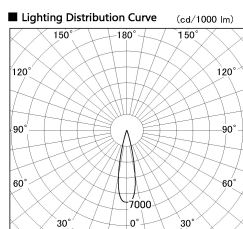

Item no. DD126-0825DW9027-LX

Series Name: Cledy versa L-G  
(DD126\_AG-LX)

Dark Mirror Reflector

■ Direct Horizontal Illuminance DD126-0825DW9027-LX

Illuminance Angle	Beam Angle	Vertical Illuminance (lx)
22°	23°	15860
		3970
		1760
		990
		630
		440
		320
		250

Installation	Recessed mount
Type	Lens type adjustable downlight : Antiglare type
Fixture wattage	7.4W
Beam angle	22deg
Color Temp.	2700K
CRI	Ra>90
Luminous	623 lm
Body	Die-castaluminumalloy
Body finish	N/A
Trim finish	White
Reflector finish	Dark Mirror
IP Rate	IP20
Light source	COB module
Input Voltage	AC220~240V
Dimming Type	Non-Dimmable
Certificate	CE,CCC
Cut Hole	100mm