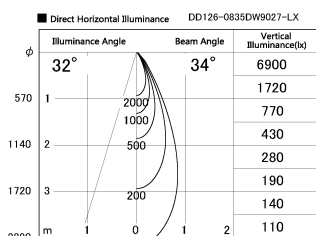

Item no. DD126-0835DW9027-LX

Series Name: Cledy versa L-G
(DD126_AG-LX)

Dark Mirror Reflector

Installation	Recessed mount
Type	Lens type adjustable downlight : Antiglare type
Fixture wattage	7.4W
Beam angle	34deg
Color Temp.	2700K
CRI	Ra>90
Luminous	595 lm
Body	Die-castaluminumalloy
Body finish	N/A
Trim finish	White
Reflector finish	Dark Mirror
IP Rate	IP20
Light source	COB module
Input Voltage	AC220~240V
Dimming Type	Non-Dimmable
Certificate	CE,CCC
Cut Hole	100mm