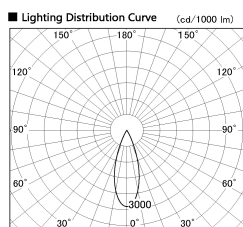

Item no. DD126-0835DW9027-LX

Series Name: Cledy versa L-G
(DD126_AG-LX)

Dark Mirror Reflector

Installation	Recessed mount
Type	Lens type adjustable downlight : Antiglare type
Fixture wattage	7.4W
Beam angle	34deg
Color Temp.	2700K
CRI	Ra>90
Luminous	595 lm
Body	Die-castaluminumalloy
Body finish	N/A
Trim finish	White
Reflector finish	Dark Mirror
IP Rate	IP20
Light source	COB module
Input Voltage	AC220~240V
Dimming Type	Non-Dimmable
Certificate	CE,CCC
Cut Hole	100mm