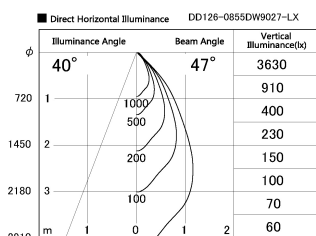

Item no. DD126-0855DW9027-LX

Series Name: Cledy versa L-G
(DD126_AG-LX)

Dark Mirror Reflector

Installation	Recessed mount
Type	Lens type adjustable downlight : Antiglare type
Fixture wattage	7.4W
Beam angle	48deg
Color Temp.	2700K
CRI	Ra>90
Luminous	558 lm
Body	Die-castaluminumalloy
Body finish	N/A
Trim finish	White
Reflector finish	Dark Mirror
IP Rate	IP20
Light source	COB module
Input Voltage	AC220~240V
Dimming Type	Non-Dimmable
Certificate	CE,CCC
Cut Hole	100mm