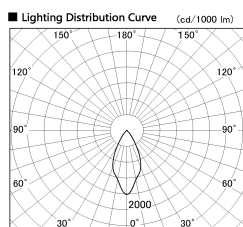

Item no. DD126-0855DW9027-LX

Series Name: Cledy versa L-G
(DD126_AG-LX)

Dark Mirror Reflector

Installation	Recessed mount
Type	Lens type adjustable downlight : Antiglare type
Fixture wattage	7.4W
Beam angle	48deg
Color Temp.	2700K
CRI	Ra>90
Luminous	558 lm
Body	Die-castaluminumalloy
Body finish	N/A
Trim finish	White
Reflector finish	Dark Mirror
IP Rate	IP20
Light source	COB module
Input Voltage	AC220~240V
Dimming Type	Non-Dimmable
Certificate	CE,CCC
Cut Hole	100mm