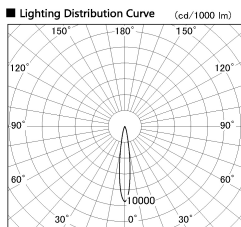

Item no. DD126-4015DW9030-LX

Series Name: Cledy versa L-G  
(DD126\_AG-LX)

Dark Mirror Reflector

■ Direct Horizontal Illuminance DD126-4015DW9030-LX

φ	Illuminance Angle	Beam Angle	Vertical Illuminance (lx)
240	14°	15°	119490
1	50000		29870
	20000		13280
490	10000		7470
2			4780
730	5000		3320
3			2440
980			1870

Installation	Recessed mount
Type	Lens type adjustable downlight : Antiglare type
Fixture wattage	38.5W
Beam angle	15deg
Color Temp.	3000K
CRI	Ra>90
Luminous	3130 lm
Body	Die-castaluminumalloy
Body finish	N/A
Trim finish	White
Reflector finish	Dark Mirror
IP Rate	IP20
Light source	COB module
Input Voltage	AC220~240V
Dimming Type	Non-Dimmable
Certificate	CE,CCC
Cut Hole	150mm