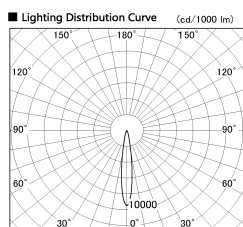

Item no. DD126-4015DW9030-LX

Series Name: Cledy versa L-G  
(DD126\_AG-LX)

Dark Mirror Reflector

Installation	Recessed mount
Type	Lens type adjustable downlight : Antiglare type
Fixture wattage	38.5W
Beam angle	15deg
Color Temp.	3000K
CRI	Ra>90
Luminous	3130 lm
Body	Die-castaluminumalloy
Body finish	N/A
Trim finish	White
Reflector finish	Dark Mirror
IP Rate	IP20
Light source	COB module
Input Voltage	AC220~240V
Dimming Type	Non-Dimmable
Certificate	CE,CCC
Cut Hole	150mm

Direct Horizontal Illuminance DD126-4015DW9030-LX

φ	Illuminance Angle	Beam Angle	Vertical Illuminance (lx)
14°	15°	119490	
240	50000	29870	
490	20000	13280	
730	10000	7470	
980	5000	4780	
		3320	
		2440	
		1870	