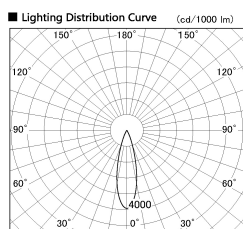

Item no. DD126-4025DW9030-LX

Series Name: Cledy versa L-G
(DD126_AG-LX)

Dark Mirror Reflector

Installation	Recessed mount
Type	Lens type adjustable downlight : Antiglare type
Fixture wattage	38.5W
Beam angle	27deg
Color Temp.	3000K
CRI	Ra>90
Luminous	3375 lm
Body	Die-castaluminumalloy
Body finish	N/A
Trim finish	White
Reflector finish	Dark Mirror
IP Rate	IP20
Light source	COB module
Input Voltage	AC220~240V
Dimming Type	Non-Dimmable
Certificate	CE,CCC
Cut Hole	150mm

Direct Horizontal Illuminance DD126-4025DW9030-LX

φ	Illuminance Angle	Beam Angle	Vertical Illuminance (lx)
440	25°	27°	53460
880			13370
1330			5940
1770			3340
			2140
			1490
			1090
			840