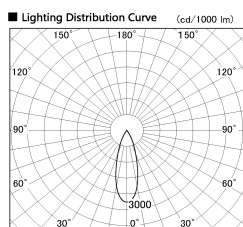

Item no. DD126-4035DW9030-LX

Series Name: Cledy versa L-G
(DD126_AG-LX)

Dark Mirror Reflector

Installation	Recessed mount
Type	Lens type adjustable downlight : Antiglare type
Fixture wattage	38.5W
Beam angle	32deg
Color Temp.	3000K
CRI	Ra>90
Luminous	3330 lm
Body	Die-castaluminumalloy
Body finish	N/A
Trim finish	White
Reflector finish	Dark Mirror
IP Rate	IP20
Light source	COB module
Input Voltage	AC220~240V
Dimming Type	Non-Dimmable
Certificate	CE,CCC
Cut Hole	150mm

Direct Horizontal Illuminance DD126-4035DW9030-LX

φ	Illuminance Angle	Beam Angle	Vertical Illuminance (lx)
530	30°	32°	36310
1070			9080
1600			4030
2140			2270
			1450
			1010
			740
			570