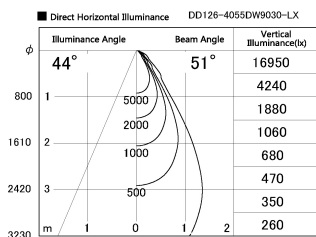

Item no. DD126-4055DW9030-LX

Series Name: Cledy versa L-G
(DD126_AG-LX)

Dark Mirror Reflector

Installation	Recessed mount
Type	Lens type adjustable downlight : Antiglare type
Fixture wattage	38.5W
Beam angle	51deg
Color Temp.	3000K
CRI	Ra>90
Luminous	2885 lm
Body	Die-castaluminumalloy
Body finish	N/A
Trim finish	White
Reflector finish	Dark Mirror
IP Rate	IP20
Light source	COB module
Input Voltage	AC220~240V
Dimming Type	Non-Dimmable
Certificate	CE,CCC
Cut Hole	150mm