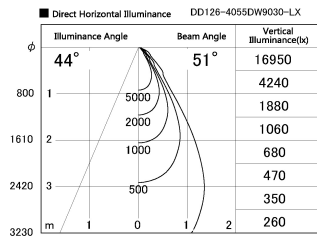

Item no. DD126-4055DW9030-LX

Series Name: Cledy versa L-G
(DD126_AG-LX)

Dark Mirror Reflector

Installation	Recessed mount
Type	Lens type adjustable downlight : Antiglare type
Fixture wattage	38.5W
Beam angle	51deg
Color Temp.	3000K
CRI	Ra>90
Luminous	2885 lm
Body	Die-castaluminumalloy
Body finish	N/A
Trim finish	White
Reflector finish	Dark Mirror
IP Rate	IP20
Light source	COB module
Input Voltage	AC220~240V
Dimming Type	Non-Dimmable
Certificate	CE,CCC
Cut Hole	150mm