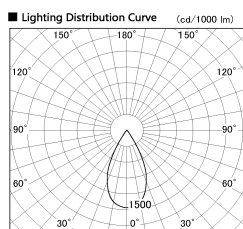

Item no. DD126-4055DW9030-LX

Series Name: Cledy versa L-G
(DD126_AG-LX)

Dark Mirror Reflector

Installation	Recessed mount
Type	Lens type adjustable downlight : Antiglare type
Fixture wattage	38.5W
Beam angle	51deg
Color Temp.	3000K
CRI	Ra>90
Luminous	2885 lm
Body	Die-castaluminumalloy
Body finish	N/A
Trim finish	White
Reflector finish	Dark Mirror
IP Rate	IP20
Light source	COB module
Input Voltage	AC220~240V
Dimming Type	Non-Dimmable
Certificate	CE,CCC
Cut Hole	150mm