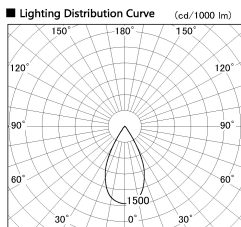

Item no. DD126-4055DW9030-LX

Series Name: Cledy versa L-G
(DD126_AG-LX)

Dark Mirror Reflector

Installation	Recessed mount
Type	Lens type adjustable downlight : Antiglare type
Fixture wattage	38.5W
Beam angle	51deg
Color Temp.	3000K
CRI	Ra>90
Luminous	2885 lm
Body	Die-castaluminumalloy
Body finish	N/A
Trim finish	White
Reflector finish	Dark Mirror
IP Rate	IP20
Light source	COB module
Input Voltage	AC220~240V
Dimming Type	Non-Dimmable
Certificate	CE,CCC
Cut Hole	150mm