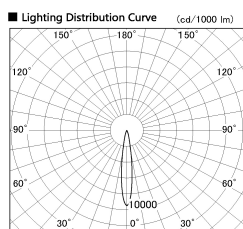

Item no. DD126-3715DW9030-LX

Series Name: Cledy versa L-G
(DD126_AG-LX)

Dark Mirror Reflector

■ Direct Horizontal Illuminance DD126-3715DW9030-LX

φ	Illuminance Angle	Beam Angle	Vertical Illuminance (lx)
14°		15°	114150
240	50000		28540
490	20000		12680
730	10000		7130
980	5000		4570
		2.0	3170
		1	2330
		2	1780

Installation	Recessed mount
Type	Lens type adjustable downlight : Antiglare type
Fixture wattage	35.5W
Beam angle	15deg
Color Temp.	3000K
CRI	Ra>90
Luminous	2990 lm
Body	Die-castaluminumalloy
Body finish	N/A
Trim finish	White
Reflector finish	Dark Mirror
IP Rate	IP20
Light source	COB module
Input Voltage	AC220~240V
Dimming Type	Non-Dimmable
Certificate	CE,CCC
Cut Hole	150mm