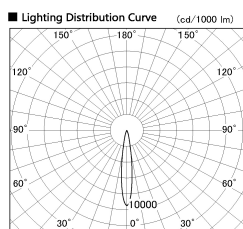

Item no. DD126-3715DW9030-LX

Series Name: Cledy versa L-G  
(DD126\_AG-LX)

Dark Mirror Reflector

Installation	Recessed mount
Type	Lens type adjustable downlight : Antiglare type
Fixture wattage	35.5W
Beam angle	15deg
Color Temp.	3000K
CRI	Ra>90
Luminous	2990 lm
Body	Die-castaluminumalloy
Body finish	N/A
Trim finish	White
Reflector finish	Dark Mirror
IP Rate	IP20
Light source	COB module
Input Voltage	AC220~240V
Dimming Type	Non-Dimmable
Certificate	CE,CCC
Cut Hole	150mm

Direct Horizontal Illuminance DD126-3715DW9030-LX

φ	Illuminance Angle	Beam Angle	Vertical Illuminance (lx)
14°	15°		114150
240	5000		28540
490	20000		12680
730	10000		7130
980	5000		4570
		2.0	3170
		1	2330
		2	1780