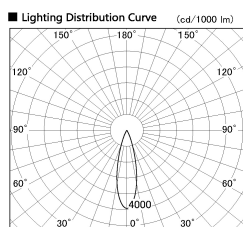

Item no. DD126-3725DW9030-LX

Series Name: Cledy versa L-G
(DD126_AG-LX)

Dark Mirror Reflector

Installation	Recessed mount
Type	Lens type adjustable downlight : Antiglare type
Fixture wattage	35.5W
Beam angle	27deg
Color Temp.	3000K
CRI	Ra>90
Luminous	3211 lm
Body	Die-castaluminumalloy
Body finish	N/A
Trim finish	White
Reflector finish	Dark Mirror
IP Rate	IP20
Light source	COB module
Input Voltage	AC220~240V
Dimming Type	Non-Dimmable
Certificate	CE,CCC
Cut Hole	150mm

Direct Horizontal Illuminance DD126-3725DW9030-LX

φ	Illuminance Angle	Beam Angle	Vertical Illuminance (lx)
25°		27°	50870
440	20000		12720
1	10000		5650
880	5000		3180
2			2030
1330	2000		1410
3			1040
1770	1000		790
m	1	2	