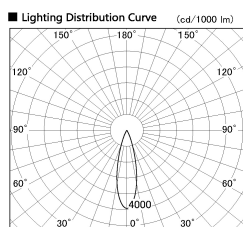

Item no. DD126-3725DW9030-LX

Series Name: Cledy versa L-G
(DD126_AG-LX)

Dark Mirror Reflector

Installation	Recessed mount
Type	Lens type adjustable downlight : Antiglare type
Fixture wattage	35.5W
Beam angle	27deg
Color Temp.	3000K
CRI	Ra>90
Luminous	3211 lm
Body	Die-castaluminumalloy
Body finish	N/A
Trim finish	White
Reflector finish	Dark Mirror
IP Rate	IP20
Light source	COB module
Input Voltage	AC220~240V
Dimming Type	Non-Dimmable
Certificate	CE,CCC
Cut Hole	150mm

Direct Horizontal Illuminance DD126-3725DW9030-LX

φ	Illuminance Angle	Beam Angle	Vertical Illuminance (lx)
25°	27°	50870	
440	20000	12720	
1	10000	5650	
880	5000	3180	
2	2000	2030	
1330	1410	1040	
3	790	790	
1770	1°0'		