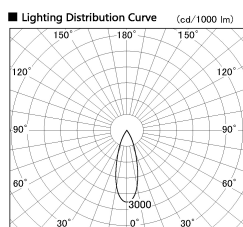

Item no. DD126-3735DW9030-LX

Series Name: Cledy versa L-G  
(DD126\_AG-LX)

Dark Mirror Reflector

■ Direct Horizontal Illuminance DD126-3735DW9030-LX

φ	Illuminance Angle	Beam Angle	Vertical Illuminance (lx)
530	30°	32°	34550
1070	10000		8640
1600	5000		3840
2140	2000		2160
	1000		1380
	500		960
	250		710
	125		540

Installation	Recessed mount
Type	Lens type adjustable downlight : Antiglare type
Fixture wattage	35.5W
Beam angle	32deg
Color Temp.	3000K
CRI	Ra>90
Luminous	3168 lm
Body	Die-castaluminumalloy
Body finish	N/A
Trim finish	White
Reflector finish	Dark Mirror
IP Rate	IP20
Light source	COB module
Input Voltage	AC220~240V
Dimming Type	Non-Dimmable
Certificate	CE,CCC
Cut Hole	150mm