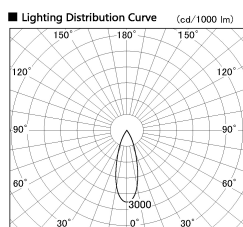

Item no. DD126-3735DW9030-LX

Series Name: Cledy versa L-G  
(DD126\_AG-LX)

Dark Mirror Reflector

■ Direct Horizontal Illuminance DD126-3735DW9030-LX

φ	Illuminance Angle	Beam Angle	Vertical Illuminance (lx)
530	30°	32°	34550
1070			8640
1600			3840
2140			2160
			1380
			960
			710
			540

Installation	Recessed mount
Type	Lens type adjustable downlight : Antiglare type
Fixture wattage	35.5W
Beam angle	32deg
Color Temp.	3000K
CRI	Ra>90
Luminous	3168 lm
Body	Die-castaluminumalloy
Body finish	N/A
Trim finish	White
Reflector finish	Dark Mirror
IP Rate	IP20
Light source	COB module
Input Voltage	AC220~240V
Dimming Type	Non-Dimmable
Certificate	CE,CCC
Cut Hole	150mm