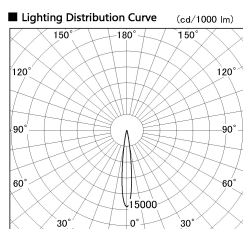

Item no. DD126-2515DW9030-LX

Series Name: Cledy versa L-G
(DD126_AG-LX)

Dark Mirror Reflector

■ Direct Horizontal Illuminance DD126-2515DW9030-LX

φ	Illuminance Angle	Beam Angle	Vertical Illuminance (lx)
210	12°	13°	101610
1	5000		25400
20000			11290
420	2		6350
2	10000		4060
630	3		2820
3	5000		2070
840	m	1	2070
		2	1590

Installation	Recessed mount
Type	Lens type adjustable downlight : Antiglare type
Fixture wattage	24W
Beam angle	14deg
Color Temp.	3000K
CRI	Ra>90
Luminous	1745 lm
Body	Die-castaluminumalloy
Body finish	N/A
Trim finish	White
Reflector finish	Dark Mirror
IP Rate	IP20
Light source	COB module
Input Voltage	AC220~240V
Dimming Type	Non-Dimmable
Certificate	CE,CCC
Cut Hole	125mm