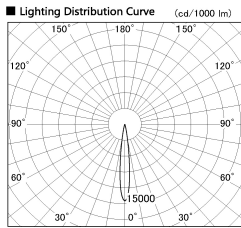

Item no. DD126-2515DW9030-LX

Series Name: Cledy versa L-G
(DD126_AG-LX)

Dark Mirror Reflector

Direct Horizontal Illuminance DD126-2515DW9030-LX

| φ | Illuminance Angle | Beam Angle | Vertical Illuminance (lx) |
|-------|-------------------|------------|---------------------------|
| 210 | 12° | 13° | 101610 |
| 1 | 50000 | | 25400 |
| 20000 | | | 11290 |
| 420 | 2 | | 6350 |
| 2 | 10000 | | 4060 |
| 630 | 3 | | 2820 |
| 3 | 5000 | | 2070 |
| 840 | m | 2°0' | 1590 |

| | |
|------------------|--|
| Installation | Recessed mount |
| Type | Lens type adjustable downlight : Antiglare type |
| Fixture wattage | 24W |
| Beam angle | 14deg |
| Color Temp. | 3000K |
| CRI | Ra>90 |
| Luminous | 1745 lm |
| Body | Die-castaluminumalloy |
| Body finish | N/A |
| Trim finish | White |
| Reflector finish | Dark Mirror |
| IP Rate | IP20 |
| Light source | COB module |
| Input Voltage | AC220~240V |
| Dimming Type | Non-Dimmable |
| Certificate | CE,CCC |
| Cut Hole | 125mm |