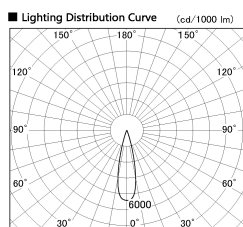

Item no. DD126-2525DW9030-LX

Series Name: Cledy versa L-G  
(DD126\_AG-LX)

Dark Mirror Reflector

Installation	Recessed mount
Type	Lens type adjustable downlight : Antiglare type
Fixture wattage	24W
Beam angle	25deg
Color Temp.	3000K
CRI	Ra>90
Luminous	1904 lm
Body	Die-castaluminumalloy
Body finish	N/A
Trim finish	White
Reflector finish	Dark Mirror
IP Rate	IP20
Light source	COB module
Input Voltage	AC220~240V
Dimming Type	Non-Dimmable
Certificate	CE,CCC
Cut Hole	125mm

Direct Horizontal Illuminance DD126-2525DW9030-LX

φ	Illuminance Angle	Beam Angle	Vertical Illuminance (lx)
420	24°	25°	40520
850	2000		10130
	10000		4500
1270	5000		2530
1700	2000		1620
	1000		1130
			830
			630