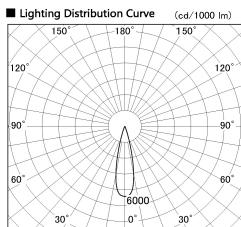

Item no. DD126-2525DW9030-LX

Series Name: Cledy versa L-G
(DD126_AG-LX)

Dark Mirror Reflector

Direct Horizontal Illuminance DD126-2525DW9030-LX

φ	Illuminance Angle	Beam Angle	Vertical Illuminance (lx)
420	24°	25°	40520
850	2000		10130
	10000		4500
	5000		2530
1270	2000		1620
	1000		1130
1700			830
			630

Installation	Recessed mount
Type	Lens type adjustable downlight : Antiglare type
Fixture wattage	24W
Beam angle	25deg
Color Temp.	3000K
CRI	Ra>90
Luminous	1904 lm
Body	Die-castaluminumalloy
Body finish	N/A
Trim finish	White
Reflector finish	Dark Mirror
IP Rate	IP20
Light source	COB module
Input Voltage	AC220~240V
Dimming Type	Non-Dimmable
Certificate	CE,CCC
Cut Hole	125mm