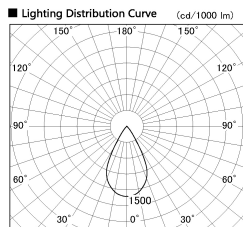

Item no. DD126-2555DW9030-LX

Series Name: Cledy versa L-G  
(DD126\_AG-LX)

Dark Mirror Reflector

■ Direct Horizontal Illuminance DD126-2555DW9030-LX

Illuminance Angle	Beam Angle	Vertical Illuminance (lx)
48°	55°	9470
		2370
		1050
		590
		380
		260
		190
		150

Installation	Recessed mount
Type	Lens type adjustable downlight : Antiglare type
Fixture wattage	24W
Beam angle	55deg
Color Temp.	3000K
CRI	Ra>90
Luminous	1785 lm
Body	Die-castaluminumalloy
Body finish	N/A
Trim finish	White
Reflector finish	Dark Mirror
IP Rate	IP20
Light source	COB module
Input Voltage	AC220~240V
Dimming Type	Non-Dimmable
Certificate	CE,CCC
Cut Hole	125mm