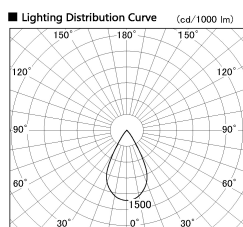

Item no. DD126-2555DW9030-LX

Series Name: Cledy versa L-G
(DD126_AG-LX)

Dark Mirror Reflector

Installation	Recessed mount
Type	Lens type adjustable downlight : Antiglare type
Fixture wattage	24W
Beam angle	55deg
Color Temp.	3000K
CRI	Ra>90
Luminous	1785 lm
Body	Die-castaluminumalloy
Body finish	N/A
Trim finish	White
Reflector finish	Dark Mirror
IP Rate	IP20
Light source	COB module
Input Voltage	AC220~240V
Dimming Type	Non-Dimmable
Certificate	CE,CCC
Cut Hole	125mm