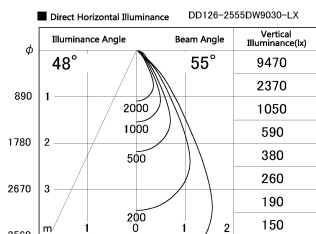

Item no. DD126-2555DW9030-LX

Series Name: Cledy versa L-G
(DD126_AG-LX)

Dark Mirror Reflector

Installation	Recessed mount
Type	Lens type adjustable downlight : Antiglare type
Fixture wattage	24W
Beam angle	55deg
Color Temp.	3000K
CRI	Ra>90
Luminous	1785 lm
Body	Die-castaluminumalloy
Body finish	N/A
Trim finish	White
Reflector finish	Dark Mirror
IP Rate	IP20
Light source	COB module
Input Voltage	AC220~240V
Dimming Type	Non-Dimmable
Certificate	CE,CCC
Cut Hole	125mm