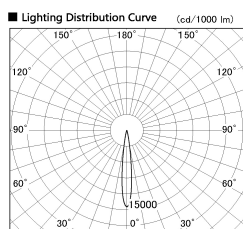

Item no. DD126-2015DW9030-LX

Series Name: Cledy versa L-G
(DD126_AG-LX)

Dark Mirror Reflector

Installation	Recessed mount
Type	Lens type adjustable downlight : Antiglare type
Fixture wattage	18.6W
Beam angle	14deg
Color Temp.	3000K
CRI	Ra>90
Luminous	1355 lm
Body	Die-castaluminumalloy
Body finish	N/A
Trim finish	White
Reflector finish	Dark Mirror
IP Rate	IP20
Light source	COB module
Input Voltage	AC220~240V
Dimming Type	Non-Dimmable
Certificate	CE,CCC
Cut Hole	125mm

Direct Horizontal Illuminance DD126-2015DW9030-LX

φ	Illuminance Angle	Beam Angle	Vertical Illuminance (lx)
210	12°	13°	78900
1			19730
420			8770
2			4930
630			3160
3			2190
840			1610
m	1	0	1230