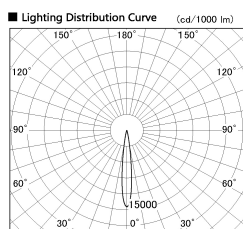

Item no. DD126-2015DW9030-LX

Series Name: Cledy versa L-G
(DD126_AG-LX)

Dark Mirror Reflector

Installation	Recessed mount
Type	Lens type adjustable downlight : Antiglare type
Fixture wattage	18.6W
Beam angle	14deg
Color Temp.	3000K
CRI	Ra>90
Luminous	1355 lm
Body	Die-castaluminumalloy
Body finish	N/A
Trim finish	White
Reflector finish	Dark Mirror
IP Rate	IP20
Light source	COB module
Input Voltage	AC220~240V
Dimming Type	Non-Dimmable
Certificate	CE,CCC
Cut Hole	125mm

Direct Horizontal Illuminance DD126-2015DW9030-LX

φ	Illuminance Angle	Beam Angle	Vertical Illuminance (lx)		
210	12°	13°	78900		
1			19730		
420			8770		
2			4930		
630			3160		
3			2190		
840			1610		
m	1	0	1	2	1230