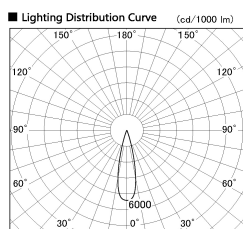

Item no. DD126-2025DW9030-LX

Series Name: Cledy versa L-G  
(DD126\_AG-LX)

Dark Mirror Reflector

Installation	Recessed mount
Type	Lens type adjustable downlight : Antiglare type
Fixture wattage	18.6W
Beam angle	25deg
Color Temp.	3000K
CRI	Ra>90
Luminous	1479 lm
Body	Die-castaluminumalloy
Body finish	N/A
Trim finish	White
Reflector finish	Dark Mirror
IP Rate	IP20
Light source	COB module
Input Voltage	AC220~240V
Dimming Type	Non-Dimmable
Certificate	CE,CCC
Cut Hole	125mm

Direct Horizontal Illuminance DD126-2025DW9030-LX

Illuminance Angle	Beam Angle	Vertical Illuminance (lx)
24°	25°	31470
		7870
		3500
		1970
		1260
		870
		640
		490