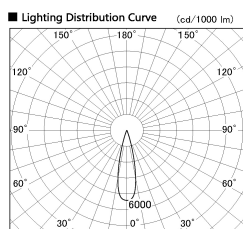

Item no. DD126-2025DW9030-LX

Series Name: Cledy versa L-G
(DD126_AG-LX)

Dark Mirror Reflector

Installation	Recessed mount
Type	Lens type adjustable downlight : Antiglare type
Fixture wattage	18.6W
Beam angle	25deg
Color Temp.	3000K
CRI	Ra>90
Luminous	1479 lm
Body	Die-castaluminumalloy
Body finish	N/A
Trim finish	White
Reflector finish	Dark Mirror
IP Rate	IP20
Light source	COB module
Input Voltage	AC220~240V
Dimming Type	Non-Dimmable
Certificate	CE,CCC
Cut Hole	125mm

Direct Horizontal Illuminance DD126-2025DW9030-LX

Illuminance Angle	Beam Angle	Vertical Illuminance (lx)
24°	25°	31470
		7870
		3500
		1970
		1260
		870
		640
		490