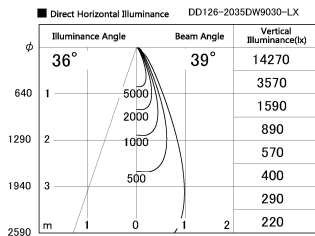

Item no. DD126-2035DW9030-LX

Series Name: Cledy versa L-G
(DD126_AG-LX)

Dark Mirror Reflector

Installation	Recessed mount
Type	Lens type adjustable downlight : Antiglare type
Fixture wattage	18.6W
Beam angle	38deg
Color Temp.	3000K
CRI	Ra>90
Luminous	1511 lm
Body	Die-castaluminumalloy
Body finish	N/A
Trim finish	White
Reflector finish	Dark Mirror
IP Rate	IP20
Light source	COB module
Input Voltage	AC220~240V
Dimming Type	Non-Dimmable
Certificate	CE,CCC
Cut Hole	125mm