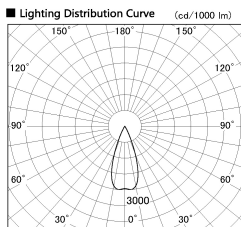

Item no. DD126-2035DW9030-LX

Series Name: Cledy versa L-G
(DD126_AG-LX)

Dark Mirror Reflector

Installation	Recessed mount
Type	Lens type adjustable downlight : Antiglare type
Fixture wattage	18.6W
Beam angle	38deg
Color Temp.	3000K
CRI	Ra>90
Luminous	1511 lm
Body	Die-castaluminumalloy
Body finish	N/A
Trim finish	White
Reflector finish	Dark Mirror
IP Rate	IP20
Light source	COB module
Input Voltage	AC220~240V
Dimming Type	Non-Dimmable
Certificate	CE,CCC
Cut Hole	125mm