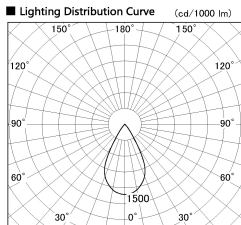

Item no. DD126-2055DW9030-LX

Series Name: Cledy versa L-G
(DD126_AG-LX)

Dark Mirror Reflector

Installation	Recessed mount
Type	Lens type adjustable downlight : Antiglare type
Fixture wattage	18.6W
Beam angle	55deg
Color Temp.	3000K
CRI	Ra>90
Luminous	1386 lm
Body	Die-castaluminumalloy
Body finish	N/A
Trim finish	White
Reflector finish	Dark Mirror
IP Rate	IP20
Light source	COB module
Input Voltage	AC220~240V
Dimming Type	Non-Dimmable
Certificate	CE,CCC
Cut Hole	125mm