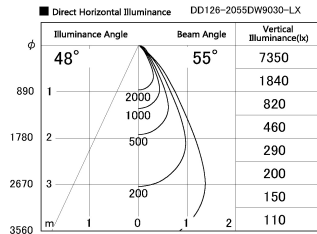

Item no. DD126-2055DW9030-LX

Series Name: Cledy versa L-G
(DD126_AG-LX)

Dark Mirror Reflector

Installation	Recessed mount
Type	Lens type adjustable downlight : Antiglare type
Fixture wattage	18.6W
Beam angle	55deg
Color Temp.	3000K
CRI	Ra>90
Luminous	1386 lm
Body	Die-castaluminumalloy
Body finish	N/A
Trim finish	White
Reflector finish	Dark Mirror
IP Rate	IP20
Light source	COB module
Input Voltage	AC220~240V
Dimming Type	Non-Dimmable
Certificate	CE,CCC
Cut Hole	125mm