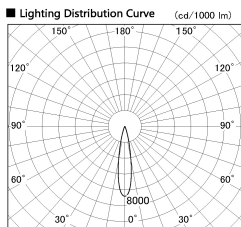

Item no. DD126-1415DW9030-LX

Series Name: Cledy versa L-G
(DD126_AG-LX)

Dark Mirror Reflector

Direct Horizontal Illuminance DD126-1415DW9030-LX

φ	Illuminance Angle	Beam Angle	Vertical Illuminance (lx)
330	19°	19°	32180
1			8050
660			3580
2			2010
1000			1290
3			890
1330			660
m	1	0	500

Installation	Recessed mount
Type	Lens type adjustable downlight : Antiglare type
Fixture wattage	14W
Beam angle	19deg
Color Temp.	3000K
CRI	Ra>90
Luminous	1135 lm
Body	Die-cast aluminum alloy
Body finish	N/A
Trim finish	White
Reflector finish	Dark Mirror
IP Rate	IP20
Light source	COB module
Input Voltage	AC220~240V
Dimming Type	Non-Dimmable
Certificate	CE,CCC
Cut Hole	100mm