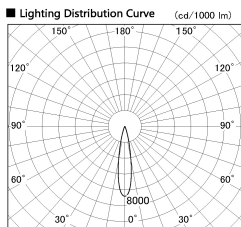

Item no. DD126-1415DW9030-LX

Series Name: Cledy versa L-G
(DD126_AG-LX)

Dark Mirror Reflector

■ Direct Horizontal Illuminance DD126-1415DW9030-LX

φ	Illuminance Angle	Beam Angle	Vertical Illuminance (lx)
330	19°	19°	32180
1			8050
660	2		3580
2			2010
1000	3		1290
3			890
1330	m	1	660
		2	500

Installation	Recessed mount
Type	Lens type adjustable downlight : Antiglare type
Fixture wattage	14W
Beam angle	19deg
Color Temp.	3000K
CRI	Ra>90
Luminous	1135 lm
Body	Die-castaluminumalloy
Body finish	N/A
Trim finish	White
Reflector finish	Dark Mirror
IP Rate	IP20
Light source	COB module
Input Voltage	AC220~240V
Dimming Type	Non-Dimmable
Certificate	CE,CCC
Cut Hole	100mm