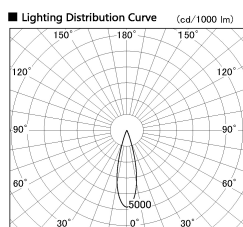

Item no. DD126-1425DW9030-LX

Series Name: Cledy versa L-G
(DD126_AG-LX)

Dark Mirror Reflector

Installation	Recessed mount
Type	Lens type adjustable downlight : Antiglare type
Fixture wattage	14W
Beam angle	26deg
Color Temp.	3000K
CRI	Ra>90
Luminous	1267 lm
Body	Die-castaluminumalloy
Body finish	N/A
Trim finish	White
Reflector finish	Dark Mirror
IP Rate	IP20
Light source	COB module
Input Voltage	AC220~240V
Dimming Type	Non-Dimmable
Certificate	CE,CCC
Cut Hole	100mm

■ Direct Horizontal Illuminance DD126-1425DW9030-LX

φ	Illuminance Angle	Beam Angle	Vertical Illuminance (lx)
25°		26°	24670
440	10000		6170
	5000		2740
880	2000		1540
	1000		990
1330	500		690
	0		500
1770			390