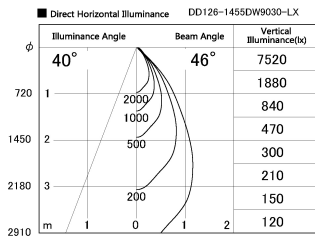

Item no. DD126-1455DW9030-LX

Series Name: Cledy versa L-G
(DD126_AG-LX)

Dark Mirror Reflector

Installation	Recessed mount
Type	Lens type adjustable downlight : Antiglare type
Fixture wattage	14W
Beam angle	48deg
Color Temp.	3000K
CRI	Ra>90
Luminous	1143 lm
Body	Die-castaluminumalloy
Body finish	N/A
Trim finish	White
Reflector finish	Dark Mirror
IP Rate	IP20
Light source	COB module
Input Voltage	AC220~240V
Dimming Type	Non-Dimmable
Certificate	CE,CCC
Cut Hole	100mm