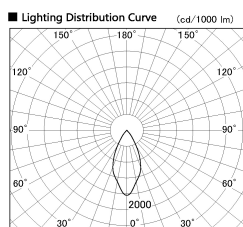

Item no. DD126-1455DW9030-LX

Series Name: Cledy versa L-G
(DD126_AG-LX)

Dark Mirror Reflector

■ Direct Horizontal Illuminance DD126-1455DW9030-LX

Illuminance Angle	Beam Angle	Vertical Illuminance (lx)
40°	46°	7520
		1880
		840
		470
		300
		210
		150
		120

Installation	Recessed mount
Type	Lens type adjustable downlight : Antiglare type
Fixture wattage	14W
Beam angle	48deg
Color Temp.	3000K
CRI	Ra>90
Luminous	1143 lm
Body	Die-castaluminumalloy
Body finish	N/A
Trim finish	White
Reflector finish	Dark Mirror
IP Rate	IP20
Light source	COB module
Input Voltage	AC220~240V
Dimming Type	Non-Dimmable
Certificate	CE,CCC
Cut Hole	100mm