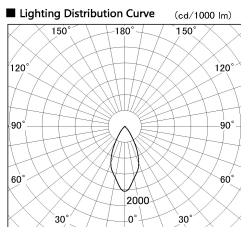

Item no. DD126-1455DW9030-LX

Series Name: Cledy versa L-G
(DD126_AG-LX)

Dark Mirror Reflector

Installation	Recessed mount
Type	Lens type adjustable downlight : Antiglare type
Fixture wattage	14W
Beam angle	48deg
Color Temp.	3000K
CRI	Ra>90
Luminous	1143 lm
Body	Die-castaluminumalloy
Body finish	N/A
Trim finish	White
Reflector finish	Dark Mirror
IP Rate	IP20
Light source	COB module
Input Voltage	AC220~240V
Dimming Type	Non-Dimmable
Certificate	CE,CCC
Cut Hole	100mm