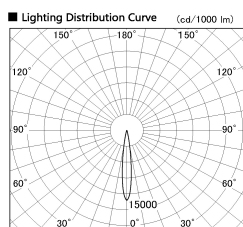

Item no. DD126-0815DW9030-LX

Series Name: Cledy versa L-G  
(DD126\_AG-LX)

Dark Mirror Reflector

Installation	Recessed mount
Type	Lens type adjustable downlight : Antiglare type
Fixture wattage	7.4W
Beam angle	14deg
Color Temp.	3000K
CRI	Ra>90
Luminous	591 lm
Body	Die-cast aluminum alloy
Body finish	N/A
Trim finish	White
Reflector finish	Dark Mirror
IP Rate	IP20
Light source	COB module
Input Voltage	AC220~240V
Dimming Type	Non-Dimmable
Certificate	CE,CCC
Cut Hole	100mm

■ Direct Horizontal Illuminance DD126-0815DW9030-LX

Illuminance Angle	Beam Angle	Vertical Illuminance (lx)
13°	14°	31450
1		7860
2		3490
3		1970
450		1260
600		870
910		640
1	0	490