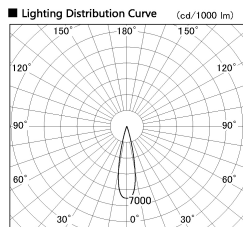

Item no. DD126-0825DW9030-LX

Series Name: Cledy versa L-G
(DD126_AG-LX)

Dark Mirror Reflector

Installation	Recessed mount
Type	Lens type adjustable downlight : Antiglare type
Fixture wattage	7.4W
Beam angle	22deg
Color Temp.	3000K
CRI	Ra>90
Luminous	649 lm
Body	Die-castaluminumalloy
Body finish	N/A
Trim finish	White
Reflector finish	Dark Mirror
IP Rate	IP20
Light source	COB module
Input Voltage	AC220~240V
Dimming Type	Non-Dimmable
Certificate	CE,CCC
Cut Hole	100mm