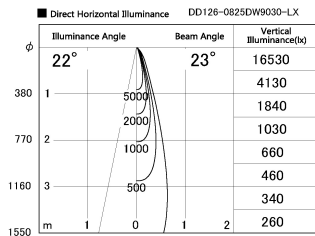

Item no. DD126-0825DW9030-LX

Series Name: Cledy versa L-G
(DD126_AG-LX)

Dark Mirror Reflector

Installation	Recessed mount
Type	Lens type adjustable downlight : Antiglare type
Fixture wattage	7.4W
Beam angle	22deg
Color Temp.	3000K
CRI	Ra>90
Luminous	649 lm
Body	Die-castaluminumalloy
Body finish	N/A
Trim finish	White
Reflector finish	Dark Mirror
IP Rate	IP20
Light source	COB module
Input Voltage	AC220~240V
Dimming Type	Non-Dimmable
Certificate	CE,CCC
Cut Hole	100mm