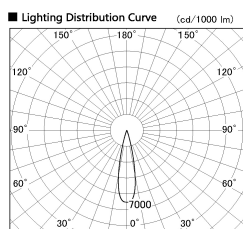

Item no. DD126-0825DW9030-LX

Series Name: Cledy versa L-G  
(DD126\_AG-LX)

Dark Mirror Reflector

■ Direct Horizontal Illuminance DD126-0825DW9030-LX

φ	Illuminance Angle	Beam Angle	Vertical Illuminance (lx)
380	22°	23°	16530
770			4130
1160			1840
1550			1030
			660
			460
			340
			260

Installation	Recessed mount
Type	Lens type adjustable downlight : Antiglare type
Fixture wattage	7.4W
Beam angle	22deg
Color Temp.	3000K
CRI	Ra>90
Luminous	649 lm
Body	Die-castaluminumalloy
Body finish	N/A
Trim finish	White
Reflector finish	Dark Mirror
IP Rate	IP20
Light source	COB module
Input Voltage	AC220~240V
Dimming Type	Non-Dimmable
Certificate	CE,CCC
Cut Hole	100mm