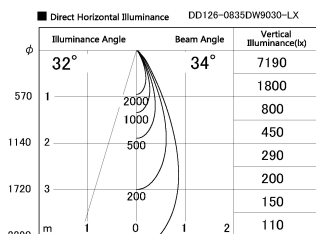

Item no. DD126-0835DW9030-LX

Series Name: Cledy versa L-G
(DD126_AG-LX)

Dark Mirror Reflector

Installation	Recessed mount
Type	Lens type adjustable downlight : Antiglare type
Fixture wattage	7.4W
Beam angle	34deg
Color Temp.	3000K
CRI	Ra>90
Luminous	620 lm
Body	Die-cast aluminum alloy
Body finish	N/A
Trim finish	White
Reflector finish	Dark Mirror
IP Rate	IP20
Light source	COB module
Input Voltage	AC220~240V
Dimming Type	Non-Dimmable
Certificate	CE,CCC
Cut Hole	100mm