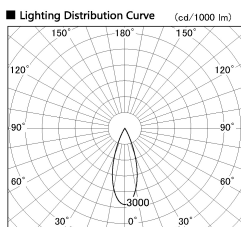

Item no. DD126-0835DW9030-LX

Series Name: Cledy versa L-G
(DD126_AG-LX)

Dark Mirror Reflector

Installation	Recessed mount
Type	Lens type adjustable downlight : Antiglare type
Fixture wattage	7.4W
Beam angle	34deg
Color Temp.	3000K
CRI	Ra>90
Luminous	620 lm
Body	Die-cast aluminum alloy
Body finish	N/A
Trim finish	White
Reflector finish	Dark Mirror
IP Rate	IP20
Light source	COB module
Input Voltage	AC220~240V
Dimming Type	Non-Dimmable
Certificate	CE,CCC
Cut Hole	100mm