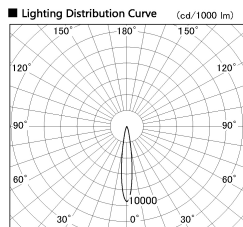

Item no. DD126-4015DW9035-LX

Series Name: Cledy versa L-G
(DD126_AG-LX)

Dark Mirror Reflector

■ Direct Horizontal Illuminance DD126-4015DW9035-LX

φ	Illuminance Angle	Beam Angle	Vertical Illuminance (lx)
14°	15°		124270
240	50000		31070
1	20000		13810
490	10000		7770
2	5000		4970
730			3450
3			2540
980			1940

Installation	Recessed mount
Type	Lens type adjustable downlight : Antiglare type
Fixture wattage	38.5W
Beam angle	15deg
Color Temp.	3500K
CRI	Ra>90
Luminous	3255 lm
Body	Die-castaluminumalloy
Body finish	N/A
Trim finish	White
Reflector finish	Dark Mirror
IP Rate	IP20
Light source	COB module
Input Voltage	AC220~240V
Dimming Type	Non-Dimmable
Certificate	CE,CCC
Cut Hole	150mm