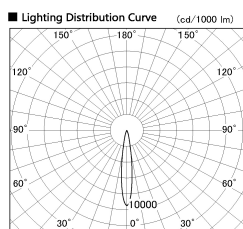

Item no. DD126-4015DW9035-LX

Series Name: Cledy versa L-G
(DD126_AG-LX)

Dark Mirror Reflector

Installation	Recessed mount
Type	Lens type adjustable downlight : Antiglare type
Fixture wattage	38.5W
Beam angle	15deg
Color Temp.	3500K
CRI	Ra>90
Luminous	3255 lm
Body	Die-castaluminumalloy
Body finish	N/A
Trim finish	White
Reflector finish	Dark Mirror
IP Rate	IP20
Light source	COB module
Input Voltage	AC220~240V
Dimming Type	Non-Dimmable
Certificate	CE,CCC
Cut Hole	150mm

Direct Horizontal Illuminance DD126-4015DW9035-LX

φ	Illuminance Angle	Beam Angle	Vertical Illuminance (lx)
240	14°	15°	124270
1	50000		31070
	20000		13810
490	10000		7770
2			4970
730	5000		3450
3			2540
980	m	1 0 1 2	1940