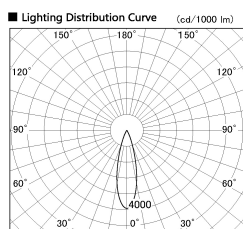

Item no. DD126-4025DW9035-LX

Series Name: Cledy versa L-G
(DD126_AG-LX)

Dark Mirror Reflector

Installation	Recessed mount
Type	Lens type adjustable downlight : Antiglare type
Fixture wattage	38.5W
Beam angle	27deg
Color Temp.	3500K
CRI	Ra>90
Luminous	3510 lm
Body	Die-castaluminumalloy
Body finish	N/A
Trim finish	White
Reflector finish	Dark Mirror
IP Rate	IP20
Light source	COB module
Input Voltage	AC220~240V
Dimming Type	Non-Dimmable
Certificate	CE,CCC
Cut Hole	150mm

Direct Horizontal Illuminance DD126-4025DW9035-LX

φ	Illuminance Angle	Beam Angle	Vertical Illuminance (lx)
440	25°	27°	55600
1330			13900
880			6180
440			3480
220			2220
110			1540
55			1130
27.5			870