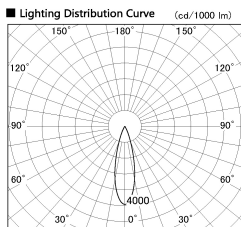

Item no. DD126-4025DW9035-LX

Series Name: Cledy versa L-G  
(DD126\_AG-LX)

Dark Mirror Reflector

■ Direct Horizontal Illuminance DD126-4025DW9035-LX

φ	Illuminance Angle	Beam Angle	Vertical Illuminance (lx)
440	25°	27°	55600
1330			13900
1770			6180
			3480
			2220
			1540
			1130
			870

Installation	Recessed mount
Type	Lens type adjustable downlight : Antiglare type
Fixture wattage	38.5W
Beam angle	27deg
Color Temp.	3500K
CRI	Ra>90
Luminous	3510 lm
Body	Die-castaluminumalloy
Body finish	N/A
Trim finish	White
Reflector finish	Dark Mirror
IP Rate	IP20
Light source	COB module
Input Voltage	AC220~240V
Dimming Type	Non-Dimmable
Certificate	CE,CCC
Cut Hole	150mm