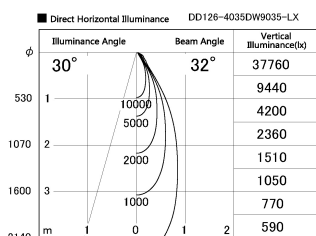

Item no. DD126-4035DW9035-LX

Series Name: Cledy versa L-G
(DD126_AG-LX)

Dark Mirror Reflector

Installation	Recessed mount
Type	Lens type adjustable downlight : Antiglare type
Fixture wattage	38.5W
Beam angle	32deg
Color Temp.	3500K
CRI	Ra>90
Luminous	3463 lm
Body	Die-castaluminumalloy
Body finish	N/A
Trim finish	White
Reflector finish	Dark Mirror
IP Rate	IP20
Light source	COB module
Input Voltage	AC220~240V
Dimming Type	Non-Dimmable
Certificate	CE,CCC
Cut Hole	150mm