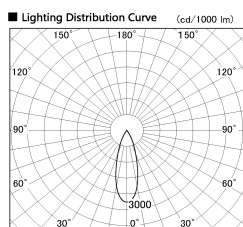

Item no. DD126-4035DW9035-LX

Series Name: Cledy versa L-G
(DD126_AG-LX)

Dark Mirror Reflector

Installation	Recessed mount
Type	Lens type adjustable downlight : Antiglare type
Fixture wattage	38.5W
Beam angle	32deg
Color Temp.	3500K
CRI	Ra>90
Luminous	3463 lm
Body	Die-castaluminumalloy
Body finish	N/A
Trim finish	White
Reflector finish	Dark Mirror
IP Rate	IP20
Light source	COB module
Input Voltage	AC220~240V
Dimming Type	Non-Dimmable
Certificate	CE,CCC
Cut Hole	150mm

Direct Horizontal Illuminance DD126-4035DW9035-LX

φ	Illuminance Angle	Beam Angle	Vertical Illuminance (lx)
530	30°	32°	37760
1070			9440
1600			4200
2140			2360
			1510
			1050
			770
			590