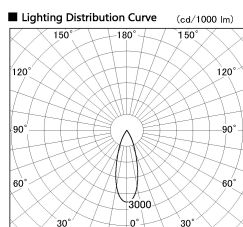

Item no. DD126-4035DW9035-LX

Series Name: Cledy versa L-G
(DD126_AG-LX)

Dark Mirror Reflector

Installation	Recessed mount
Type	Lens type adjustable downlight : Antiglare type
Fixture wattage	38.5W
Beam angle	32deg
Color Temp.	3500K
CRI	Ra>90
Luminous	3463 lm
Body	Die-castaluminumalloy
Body finish	N/A
Trim finish	White
Reflector finish	Dark Mirror
IP Rate	IP20
Light source	COB module
Input Voltage	AC220~240V
Dimming Type	Non-Dimmable
Certificate	CE,CCC
Cut Hole	150mm