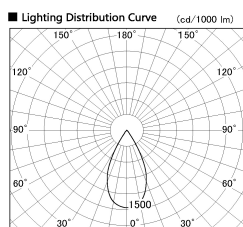

Item no. DD126-4055DW9035-LX

Series Name: Cledy versa L-G  
(DD126\_AG-LX)

Dark Mirror Reflector

|                  |  |
|------------------|--|
| Installation     | Recessed mount                                     |
| Type             | Lens type adjustable<br>downlight : Antiglare type |
| Fixture wattage  | 38.5W  |
| Beam angle       | 51deg  |
| Color Temp.      | 3500K  |
| CRI              | Ra>90  |
| Luminous         | 3000 lm  |
| Body             | Die-castaluminumalloy                              |
| Body finish      | N/A  |
| Trim finish      | White  |
| Reflector finish | Dark Mirror  |
| IP Rate          | IP20   |
| Light source     | COB module   |
| Input Voltage    | AC220~240V   |
| Dimming Type     | Non-Dimmable                                       |
| Certificate      | CE,CCC   |
| Cut Hole         | 150mm  |

■ Direct Horizontal Illuminance DD126-4055DW9035-LX

| φ    | Illuminance Angle | Beam Angle | Vertical Illuminance (lx) |
|------|-------------------|------------|---------------------------|
| 800  | 44°               | 51°        | 17620                     |
| 1610 |                   |            | 4410                      |
| 2420 |                   |            | 1960                      |
| 3230 |                   |            | 1100                      |
|      |                   |            | 700                       |
|      |                   |            | 490                       |
|      |                   |            | 360                       |
|      |                   |            | 280                       |