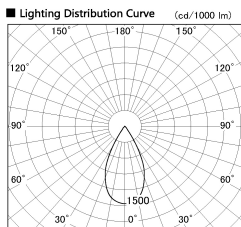

Item no. DD126-4055DW9035-LX

Series Name: Cledy versa L-G
(DD126_AG-LX)

Dark Mirror Reflector

■ Direct Horizontal Illuminance DD126-4055DW9035-LX

φ	Illuminance Angle	Beam Angle	Vertical Illuminance (lx)
	44°	51°	17620
800			4410
1610			1960
2420			1100
3230			700
			490
			360
			280

Installation	Recessed mount
Type	Lens type adjustable downlight : Antiglare type
Fixture wattage	38.5W
Beam angle	51deg
Color Temp.	3500K
CRI	Ra>90
Luminous	3000 lm
Body	Die-castaluminumalloy
Body finish	N/A
Trim finish	White
Reflector finish	Dark Mirror
IP Rate	IP20
Light source	COB module
Input Voltage	AC220~240V
Dimming Type	Non-Dimmable
Certificate	CE,CCC
Cut Hole	150mm