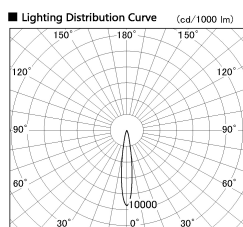

Item no. DD126-3715DW9035-LX

Series Name: Cledy versa L-G
(DD126_AG-LX)

Dark Mirror Reflector

Direct Horizontal Illuminance DD126-3715DW9035-LX

φ	Illuminance Angle	Beam Angle	Vertical Illuminance (lx)
240	14°	15°	118730
480	5000		29680
730	20000		13190
980	10000		7420
	5000		4750
			3300
			2420
			1860

Installation	Recessed mount
Type	Lens type adjustable downlight : Antiglare type
Fixture wattage	35.5W
Beam angle	15deg
Color Temp.	3500K
CRI	Ra>90
Luminous	3110 lm
Body	Die-cast aluminum alloy
Body finish	N/A
Trim finish	White
Reflector finish	Dark Mirror
IP Rate	IP20
Light source	COB module
Input Voltage	AC220~240V
Dimming Type	Non-Dimmable
Certificate	CE,CCC
Cut Hole	150mm