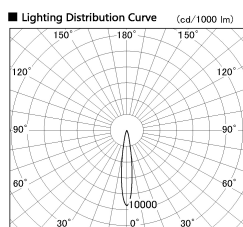

Item no. DD126-3715DW9035-LX

Series Name: Cledy versa L-G
(DD126_AG-LX)

Dark Mirror Reflector

Installation	Recessed mount
Type	Lens type adjustable downlight : Antiglare type
Fixture wattage	35.5W
Beam angle	15deg
Color Temp.	3500K
CRI	Ra>90
Luminous	3110 lm
Body	Die-castaluminumalloy
Body finish	N/A
Trim finish	White
Reflector finish	Dark Mirror
IP Rate	IP20
Light source	COB module
Input Voltage	AC220~240V
Dimming Type	Non-Dimmable
Certificate	CE,CCC
Cut Hole	150mm

Direct Horizontal Illuminance DD126-3715DW9035-LX

φ	Illuminance Angle	Beam Angle	Vertical Illuminance (lx)
14°	15°		118730
240	50000		29680
490	20000		13190
730	10000		7420
980	5000		4750
			3300
			2420
			1860