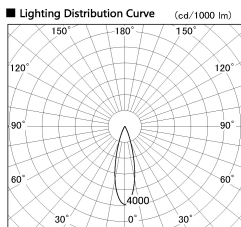

Item no. DD126-3725DW9035-LX

Series Name: Cledy versa L-G
(DD126_AG-LX)

Dark Mirror Reflector

■ Direct Horizontal Illuminance DD126-3725DW9035-LX

φ	Illuminance Angle	Beam Angle	Vertical Illuminance (lx)
440	25°	27°	52890
880			13220
1330			5880
1770			3310
			2120
			1470
			1080
			830

Installation	Recessed mount
Type	Lens type adjustable downlight : Antiglare type
Fixture wattage	35.5W
Beam angle	27deg
Color Temp.	3500K
CRI	Ra>90
Luminous	3339 lm
Body	Die-castaluminumalloy
Body finish	N/A
Trim finish	White
Reflector finish	Dark Mirror
IP Rate	IP20
Light source	COB module
Input Voltage	AC220~240V
Dimming Type	Non-Dimmable
Certificate	CE,CCC
Cut Hole	150mm