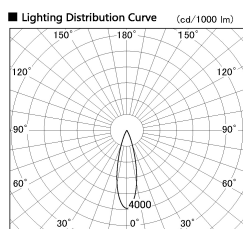

Item no. DD126-3725DW9035-LX

Series Name: Cledy versa L-G
(DD126_AG-LX)

Dark Mirror Reflector

Installation	Recessed mount
Type	Lens type adjustable downlight : Antiglare type
Fixture wattage	35.5W
Beam angle	27deg
Color Temp.	3500K
CRI	Ra>90
Luminous	3339 lm
Body	Die-castaluminumalloy
Body finish	N/A
Trim finish	White
Reflector finish	Dark Mirror
IP Rate	IP20
Light source	COB module
Input Voltage	AC220~240V
Dimming Type	Non-Dimmable
Certificate	CE,CCC
Cut Hole	150mm

Direct Horizontal Illuminance DD126-3725DW9035-LX

φ	Illuminance Angle	Beam Angle	Vertical Illuminance (lx)
440	25°	27°	52890
880			13220
1330			5880
1770			3310
			2120
			1470
			1080
			830