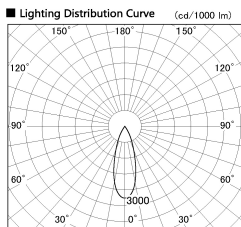

Item no. DD126-3735DW9035-LX

Series Name: Cledy versa L-G
(DD126_AG-LX)

Dark Mirror Reflector

Direct Horizontal Illuminance DD126-3735DW9035-LX

φ	Illuminance Angle	Beam Angle	Vertical Illuminance (lx)
30°	30°	32°	35930
530	10000		8980
1070	5000		3990
1600	2000		2250
2140	1000		1440
			1000
			730
			560

Installation	Recessed mount
Type	Lens type adjustable downlight : Antiglare type
Fixture wattage	35.5W
Beam angle	32deg
Color Temp.	3500K
CRI	Ra>90
Luminous	3295 lm
Body	Die-castaluminumalloy
Body finish	N/A
Trim finish	White
Reflector finish	Dark Mirror
IP Rate	IP20
Light source	COB module
Input Voltage	AC220~240V
Dimming Type	Non-Dimmable
Certificate	CE,CCC
Cut Hole	150mm