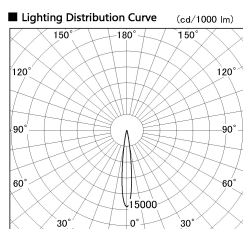

Item no. DD126-2515DW9035-LX

Series Name: Cledy versa L-G
(DD126_AG-LX)

Dark Mirror Reflector

■ Direct Horizontal Illuminance DD126-2515DW9035-LX

φ	Illuminance Angle	Beam Angle	Vertical Illuminance (lx)
	12°	13°	105690
210	50000		26420
	20000		11740
420	10000		6610
	5000		4230
630			2940
			2160
840			1650

Installation	Recessed mount
Type	Lens type adjustable downlight : Antiglare type
Fixture wattage	24W
Beam angle	14deg
Color Temp.	3500K
CRI	Ra>90
Luminous	1815 lm
Body	Die-castaluminumalloy
Body finish	N/A
Trim finish	White
Reflector finish	Dark Mirror
IP Rate	IP20
Light source	COB module
Input Voltage	AC220~240V
Dimming Type	Non-Dimmable
Certificate	CE,CCC
Cut Hole	125mm