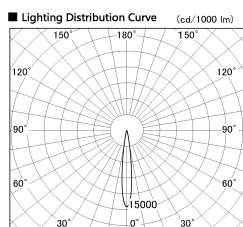

Item no. DD126-2515DW9035-LX

Series Name: Cledy versa L-G  
(DD126\_AG-LX)

Dark Mirror Reflector

■ Direct Horizontal Illuminance DD126-2515DW9035-LX

φ	Illuminance Angle	Beam Angle	Vertical Illuminance (lx)
210	12°	13°	105690
1	5000		26420
	20000		11740
420	2		6610
	10000		4230
630	3		2940
	5000		2160
840	m	200	1650

Installation	Recessed mount
Type	Lens type adjustable downlight : Antiglare type
Fixture wattage	24W
Beam angle	14deg
Color Temp.	3500K
CRI	Ra>90
Luminous	1815 lm
Body	Die-castaluminumalloy
Body finish	N/A
Trim finish	White
Reflector finish	Dark Mirror
IP Rate	IP20
Light source	COB module
Input Voltage	AC220~240V
Dimming Type	Non-Dimmable
Certificate	CE,CCC
Cut Hole	125mm