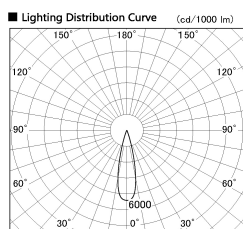

Item no. DD126-2525DW9035-LX

Series Name: Cledy versa L-G
(DD126_AG-LX)

Dark Mirror Reflector

■ Direct Horizontal Illuminance DD126-2525DW9035-LX

φ	Illuminance Angle	Beam Angle	Vertical Illuminance (lx)
420	24°	25°	42130
850	2000lx		10530
	1000lx		4680
1270	5000lx		2630
1700	2000lx		1690
	1000lx		1170
			860
			660

Installation	Recessed mount
Type	Lens type adjustable downlight : Antiglare type
Fixture wattage	24W
Beam angle	25deg
Color Temp.	3500K
CRI	Ra>90
Luminous	1980 lm
Body	Die-castaluminumalloy
Body finish	N/A
Trim finish	White
Reflector finish	Dark Mirror
IP Rate	IP20
Light source	COB module
Input Voltage	AC220~240V
Dimming Type	Non-Dimmable
Certificate	CE,CCC
Cut Hole	125mm