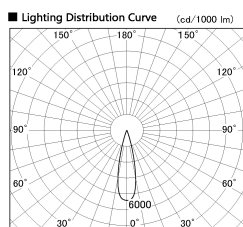

Item no. DD126-2525DW9035-LX

Series Name: Cledy versa L-G
(DD126_AG-LX)

Dark Mirror Reflector

Installation	Recessed mount
Type	Lens type adjustable downlight : Antiglare type
Fixture wattage	24W
Beam angle	25deg
Color Temp.	3500K
CRI	Ra>90
Luminous	1980 lm
Body	Die-castaluminumalloy
Body finish	N/A
Trim finish	White
Reflector finish	Dark Mirror
IP Rate	IP20
Light source	COB module
Input Voltage	AC220~240V
Dimming Type	Non-Dimmable
Certificate	CE,CCC
Cut Hole	125mm

Direct Horizontal Illuminance DD126-2525DW9035-LX

φ	Illuminance Angle	Beam Angle	Vertical Illuminance (lx)
420	24°	25°	42130
850	2000lx		10530
	1000lx		4680
1270	5000lx		2630
1700	2000lx		1690
	1000lx		1170
			860
			660